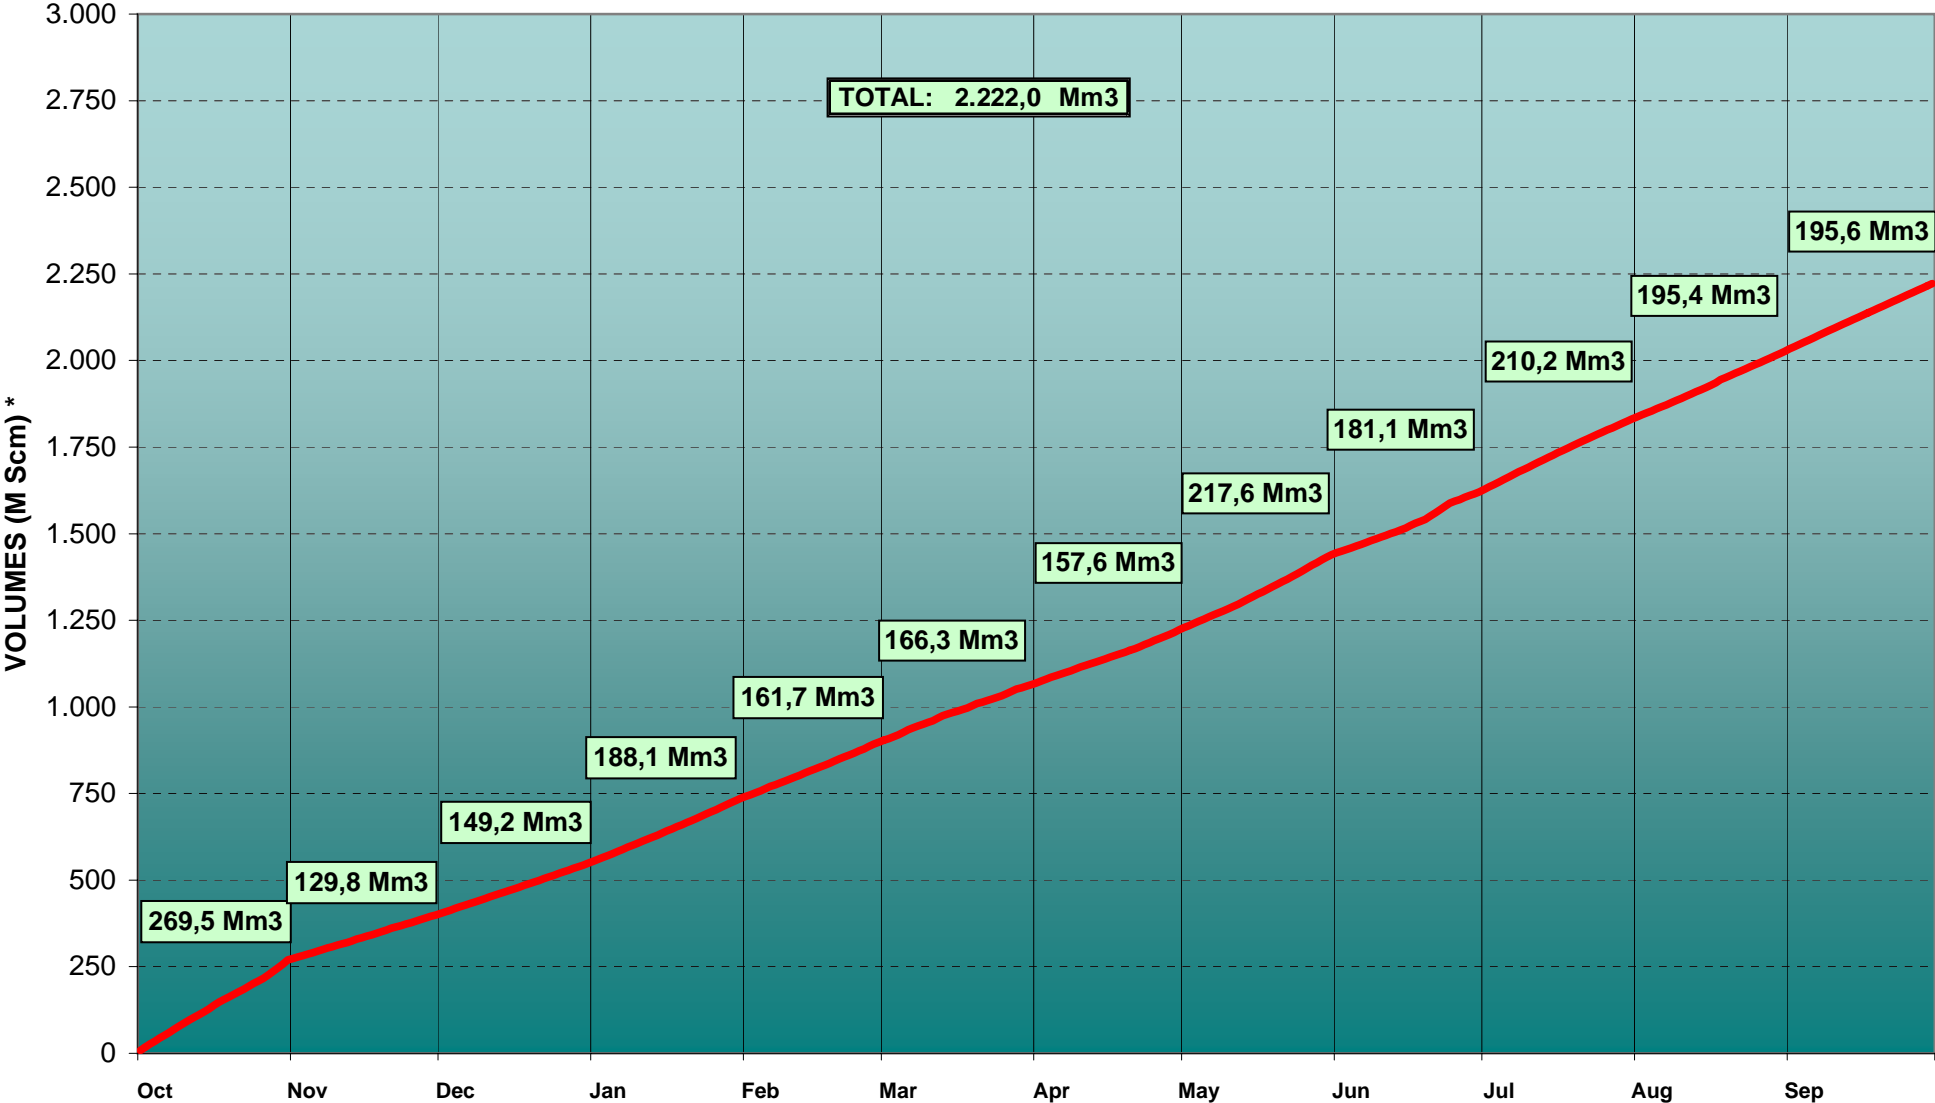

GAS TRADED AT THE " VIRTUAL TRADING POINT " (PSV)

* 1 Smc = 38,1 MJ / m3

NUMBER OF TRANSACTIONS AT THE " VIRTUAL TRADING POINT " (PSV)