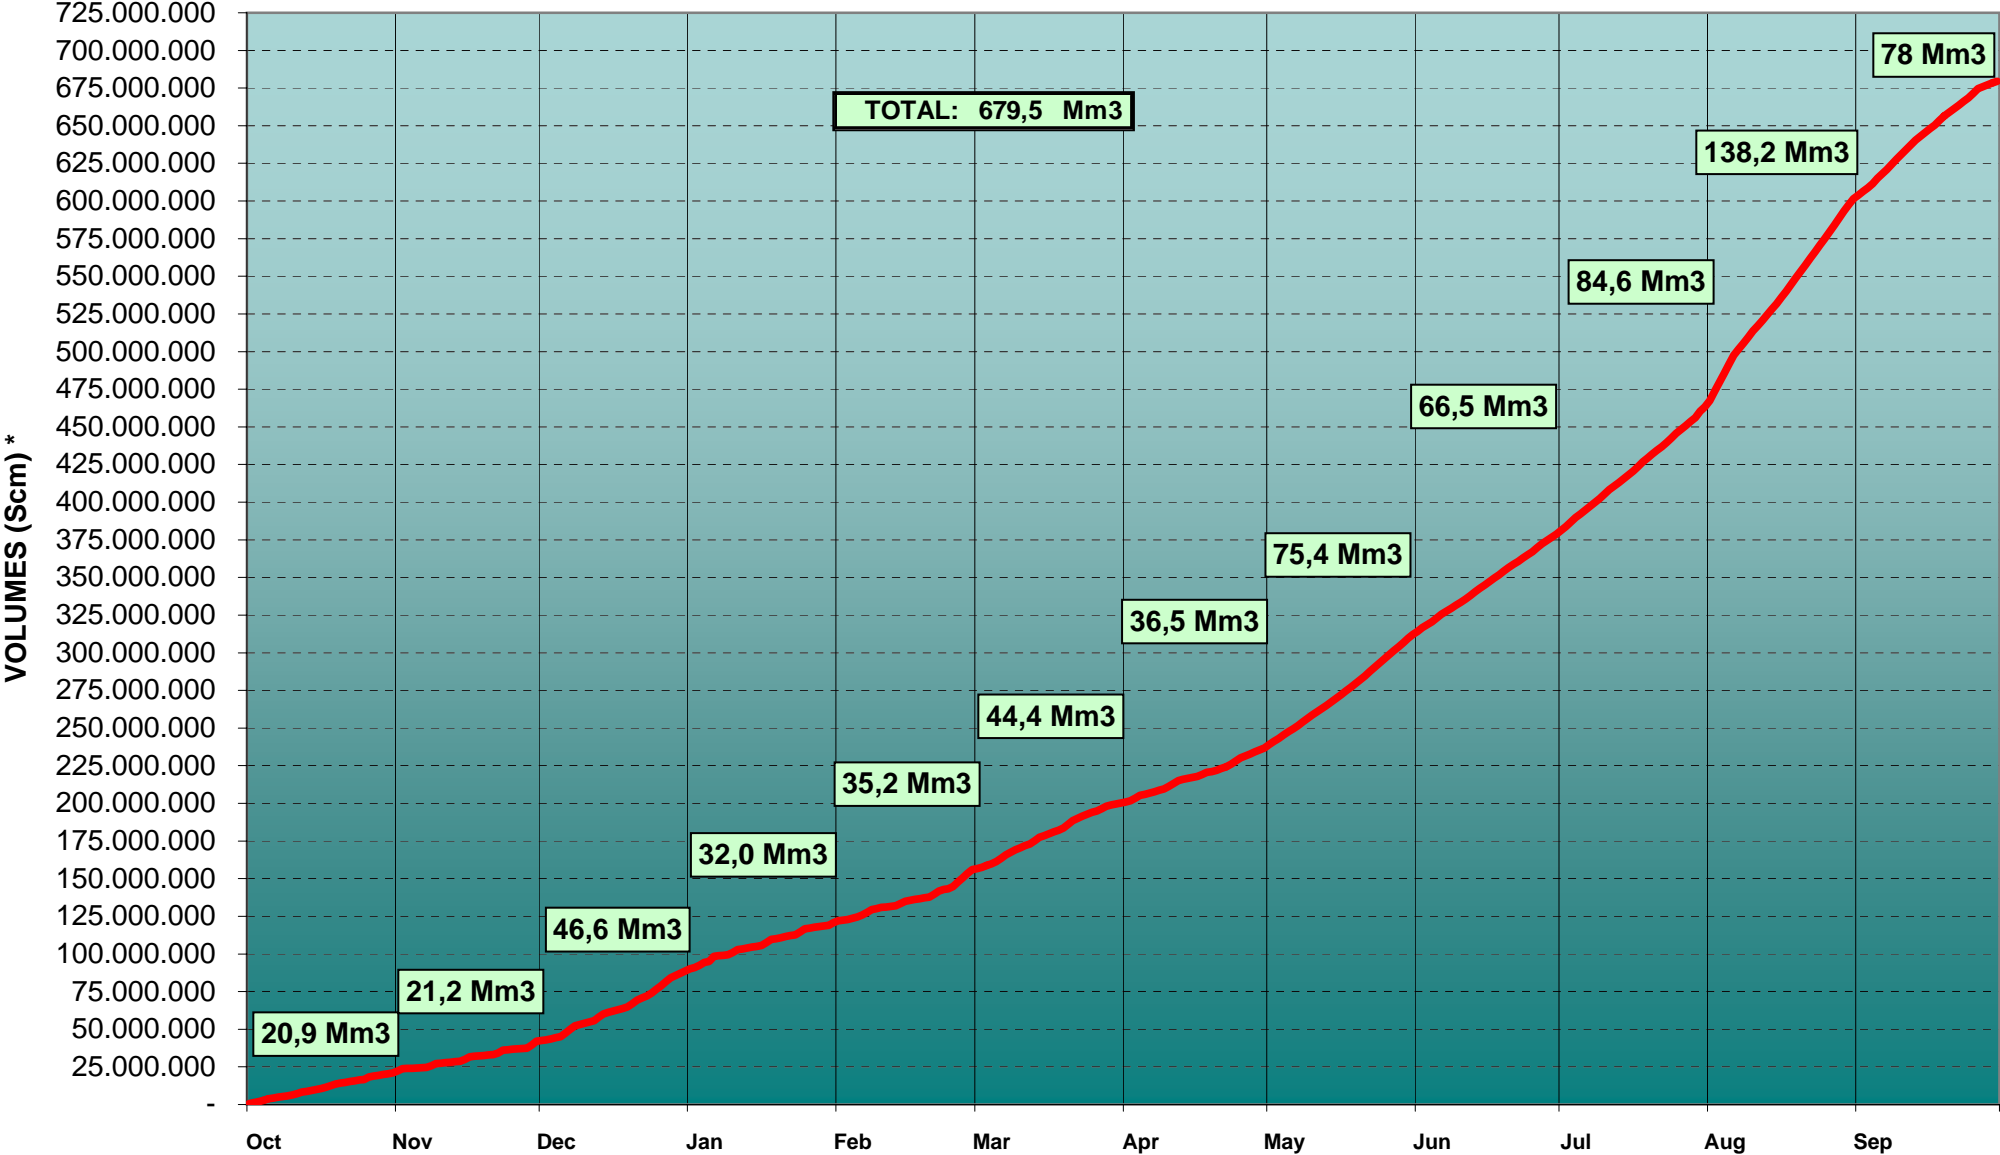

GAS TRADED AT THE " VIRTUAL TRADING POINT " (PSV)

* 1 Smc = 38,1 MJ / m3

NUMBER OF TRANSACTIONS AT THE " VIRTUAL TRADING POINT " (PSV)