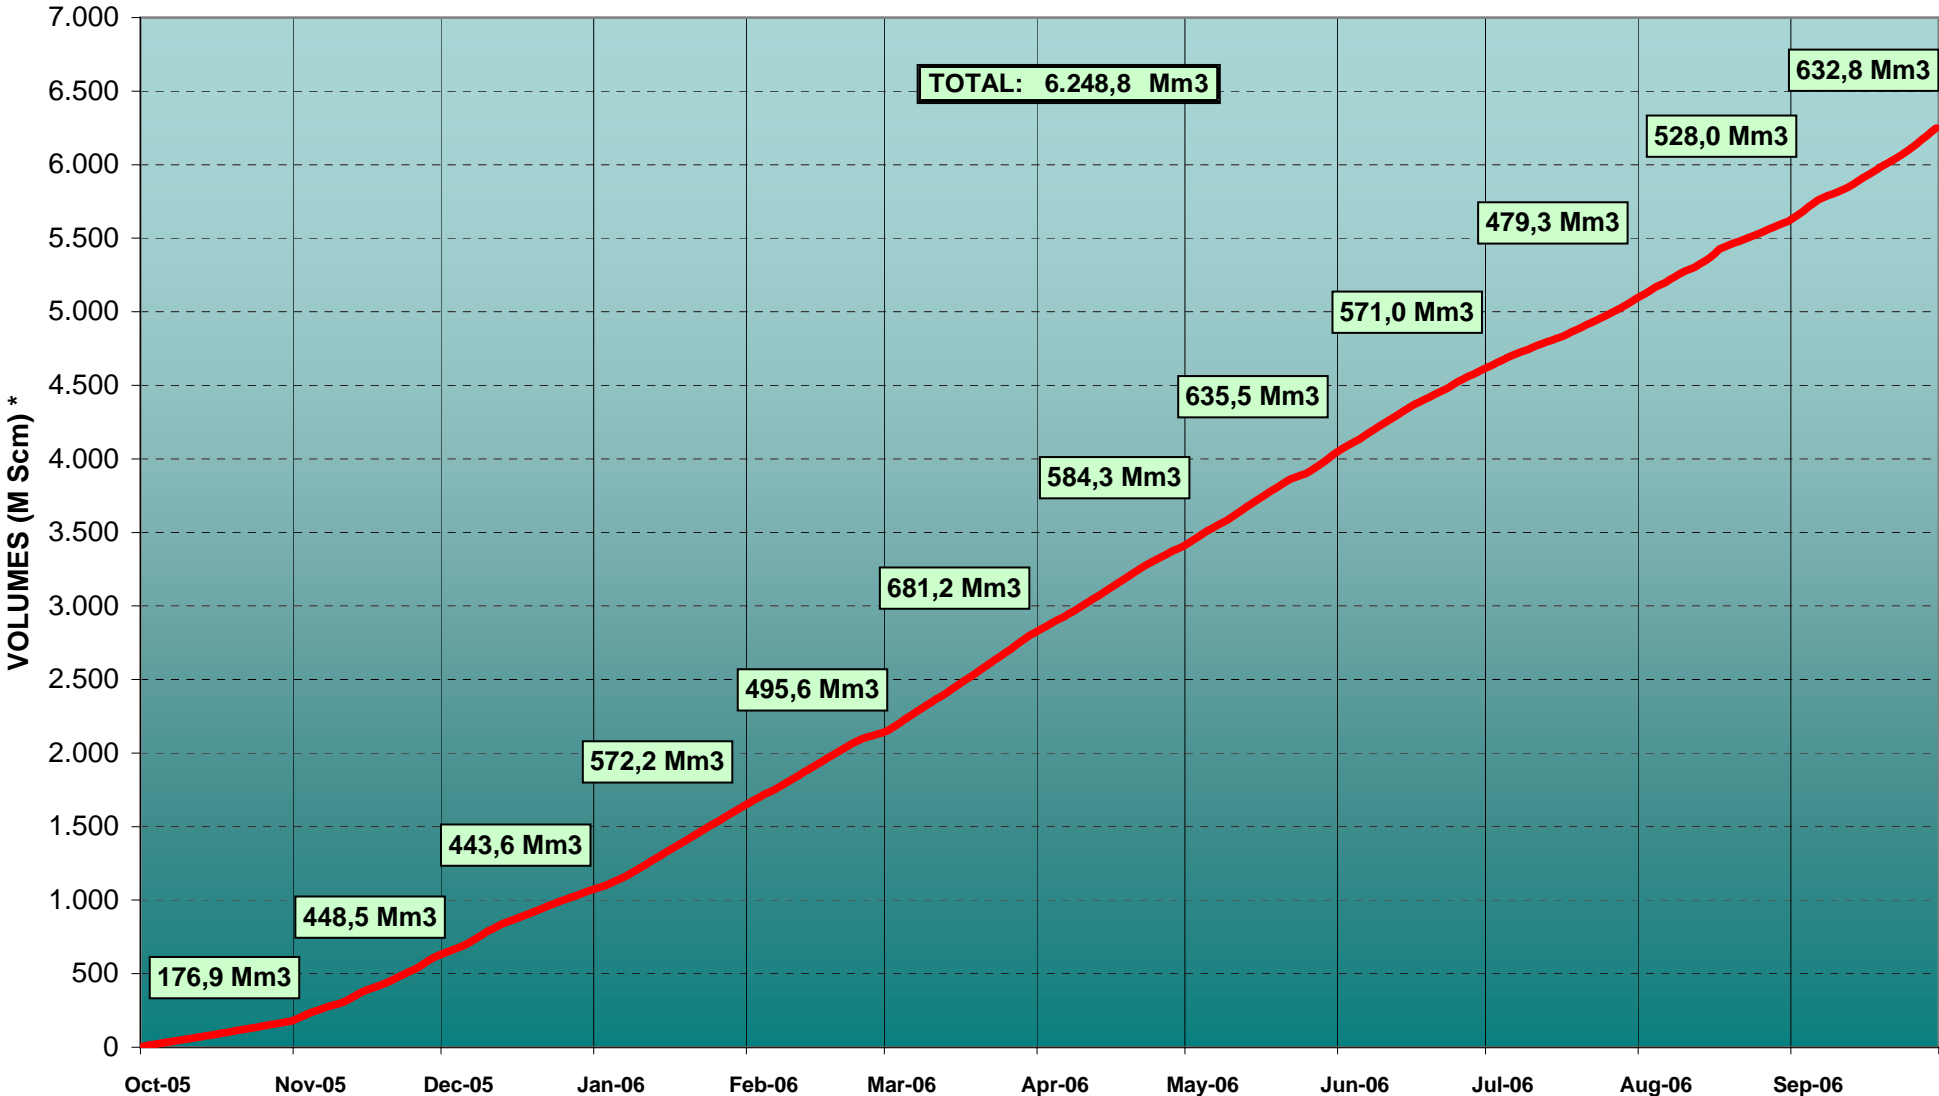

GAS TRADED AT THE " VIRTUAL TRADING POINT " (PSV)

* 1 Smc = 38,1 MJ / m3

NUMBER OF TRANSACTIONS AT THE " VIRTUAL TRADING POINT " (PSV)