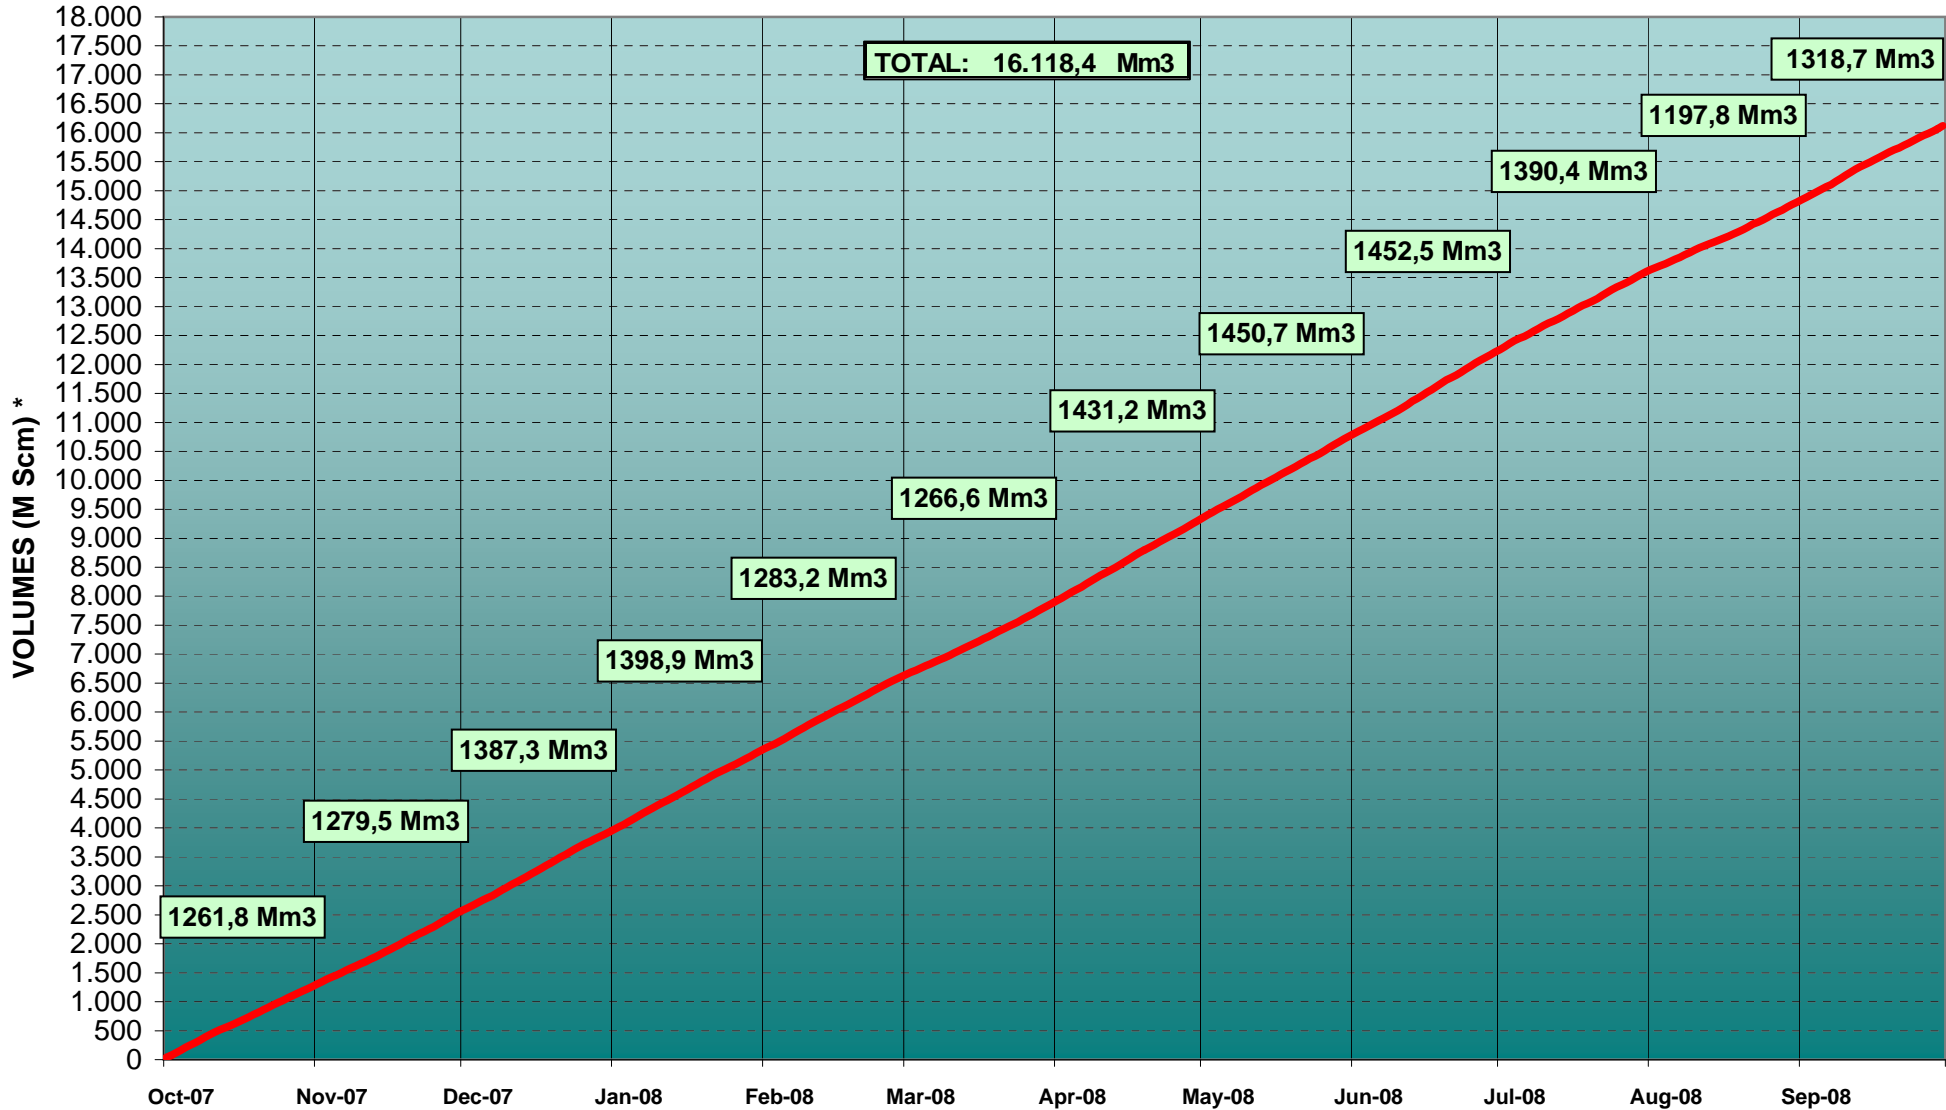

PSV'S STATISTICS

GAS TRADED (CUMULATIVE FIGURES)

* 1 Smc = 38,1 MJ / m³

PSV'S STATISTICS

NUMBER OF TRANSACTIONS (CUMULATIVE FIGURES)

PSV'S STATISTICS

MONTHLY PHYSICAL AND TRADED VOLUMES

* 1 Smc = 38,1 MJ / m3