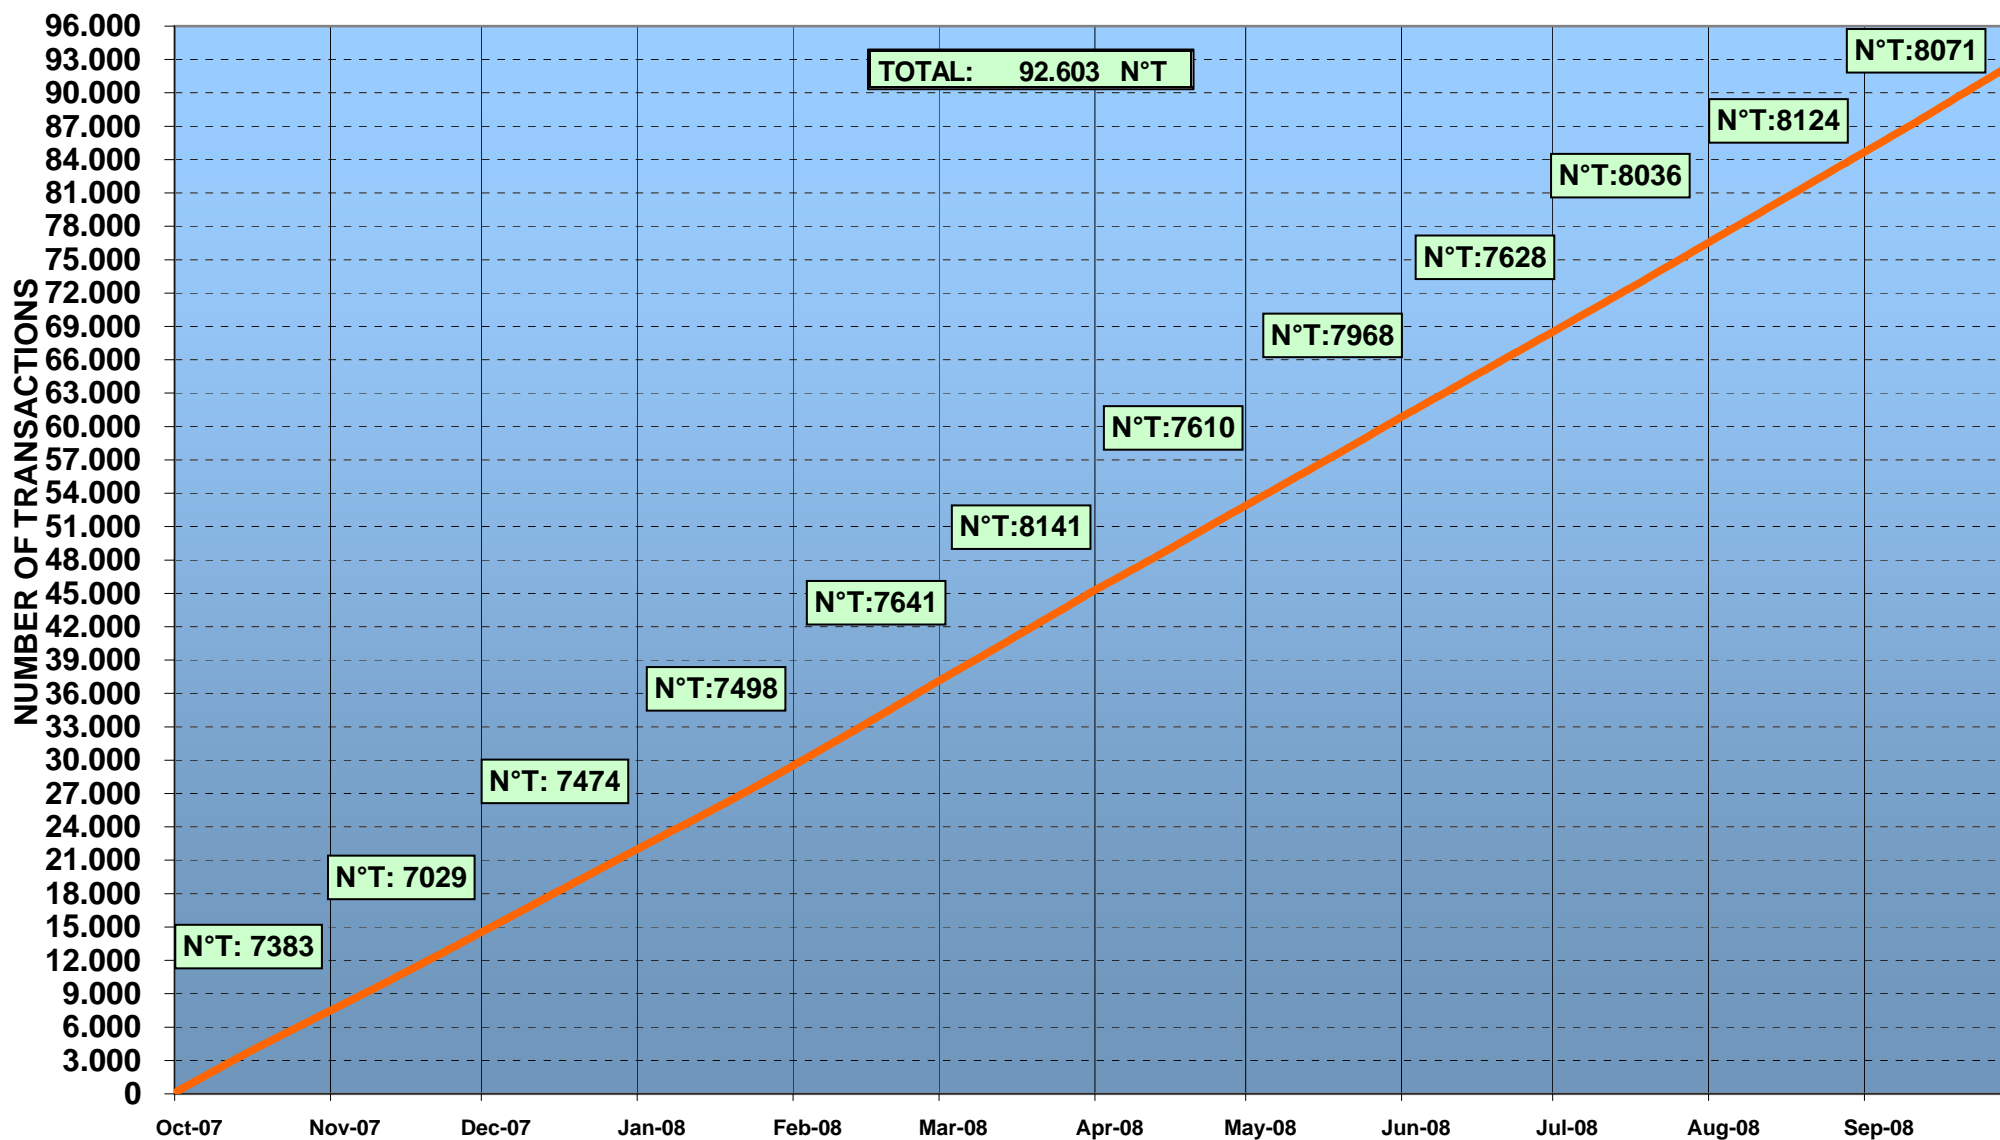

PSV'S STATISTICS

GAS TRADED (CUMULATIVE FIGURES)

* 1 Smc = 38,1 MJ / m³

PSV'S STATISTICS

NUMBER OF TRANSACTIONS (CUMULATIVE FIGURES)

PSV'S STATISTICS

MONTHLY PHYSICAL AND TRADED VOLUMES

* 1 Smc = 38,1 MJ / m3