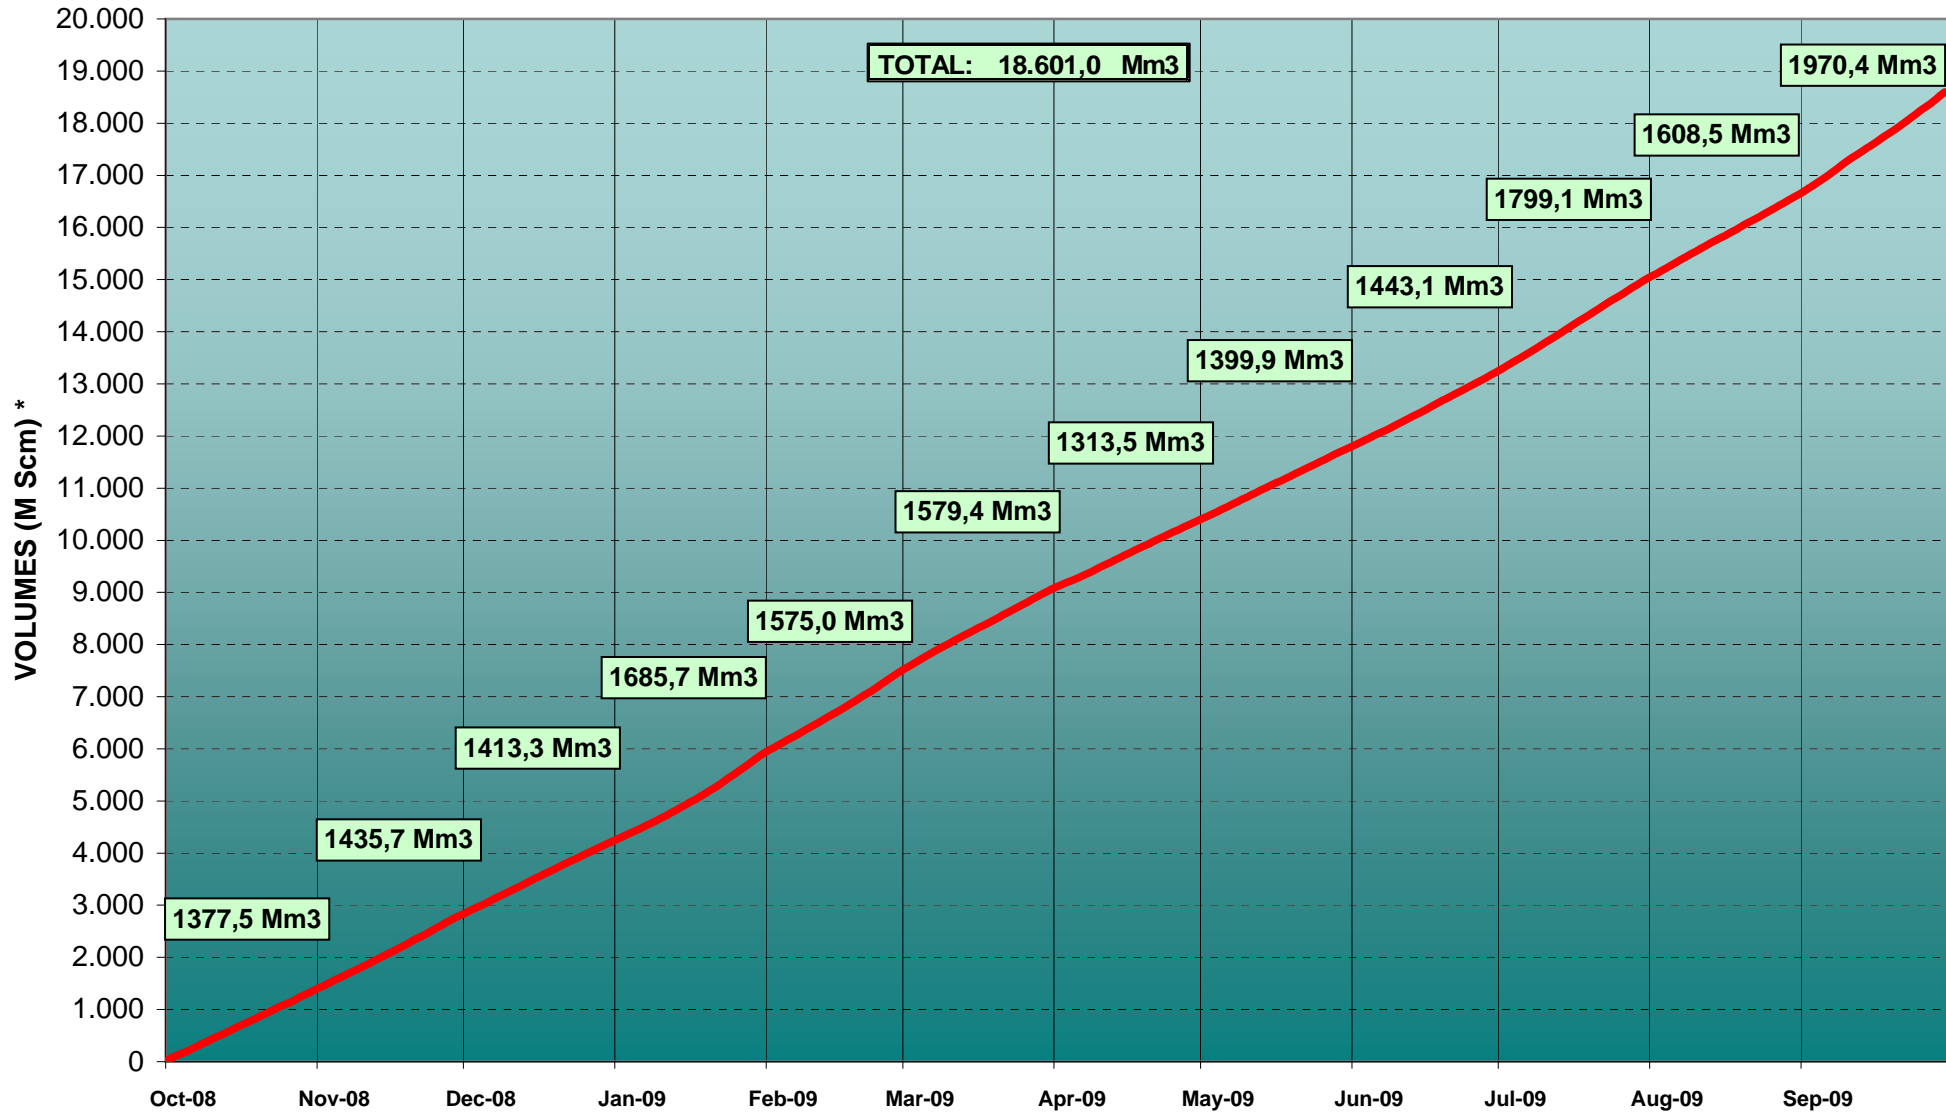

snam rete gas

PSV'S STATISTICS

GAS TRADED (CUMULATIVE FIGURES)

* 1 Smc = 38,1 MJ / m³

snam rete gas

PSV'S STATISTICS

NUMBER OF TRANSACTIONS (CUMULATIVE FIGURES)

snam rete gas

PSV'S STATISTICS

MONTHLY PHYSICAL AND TRADED VOLUMES

* 1 Smc = 38,1 MJ / m³