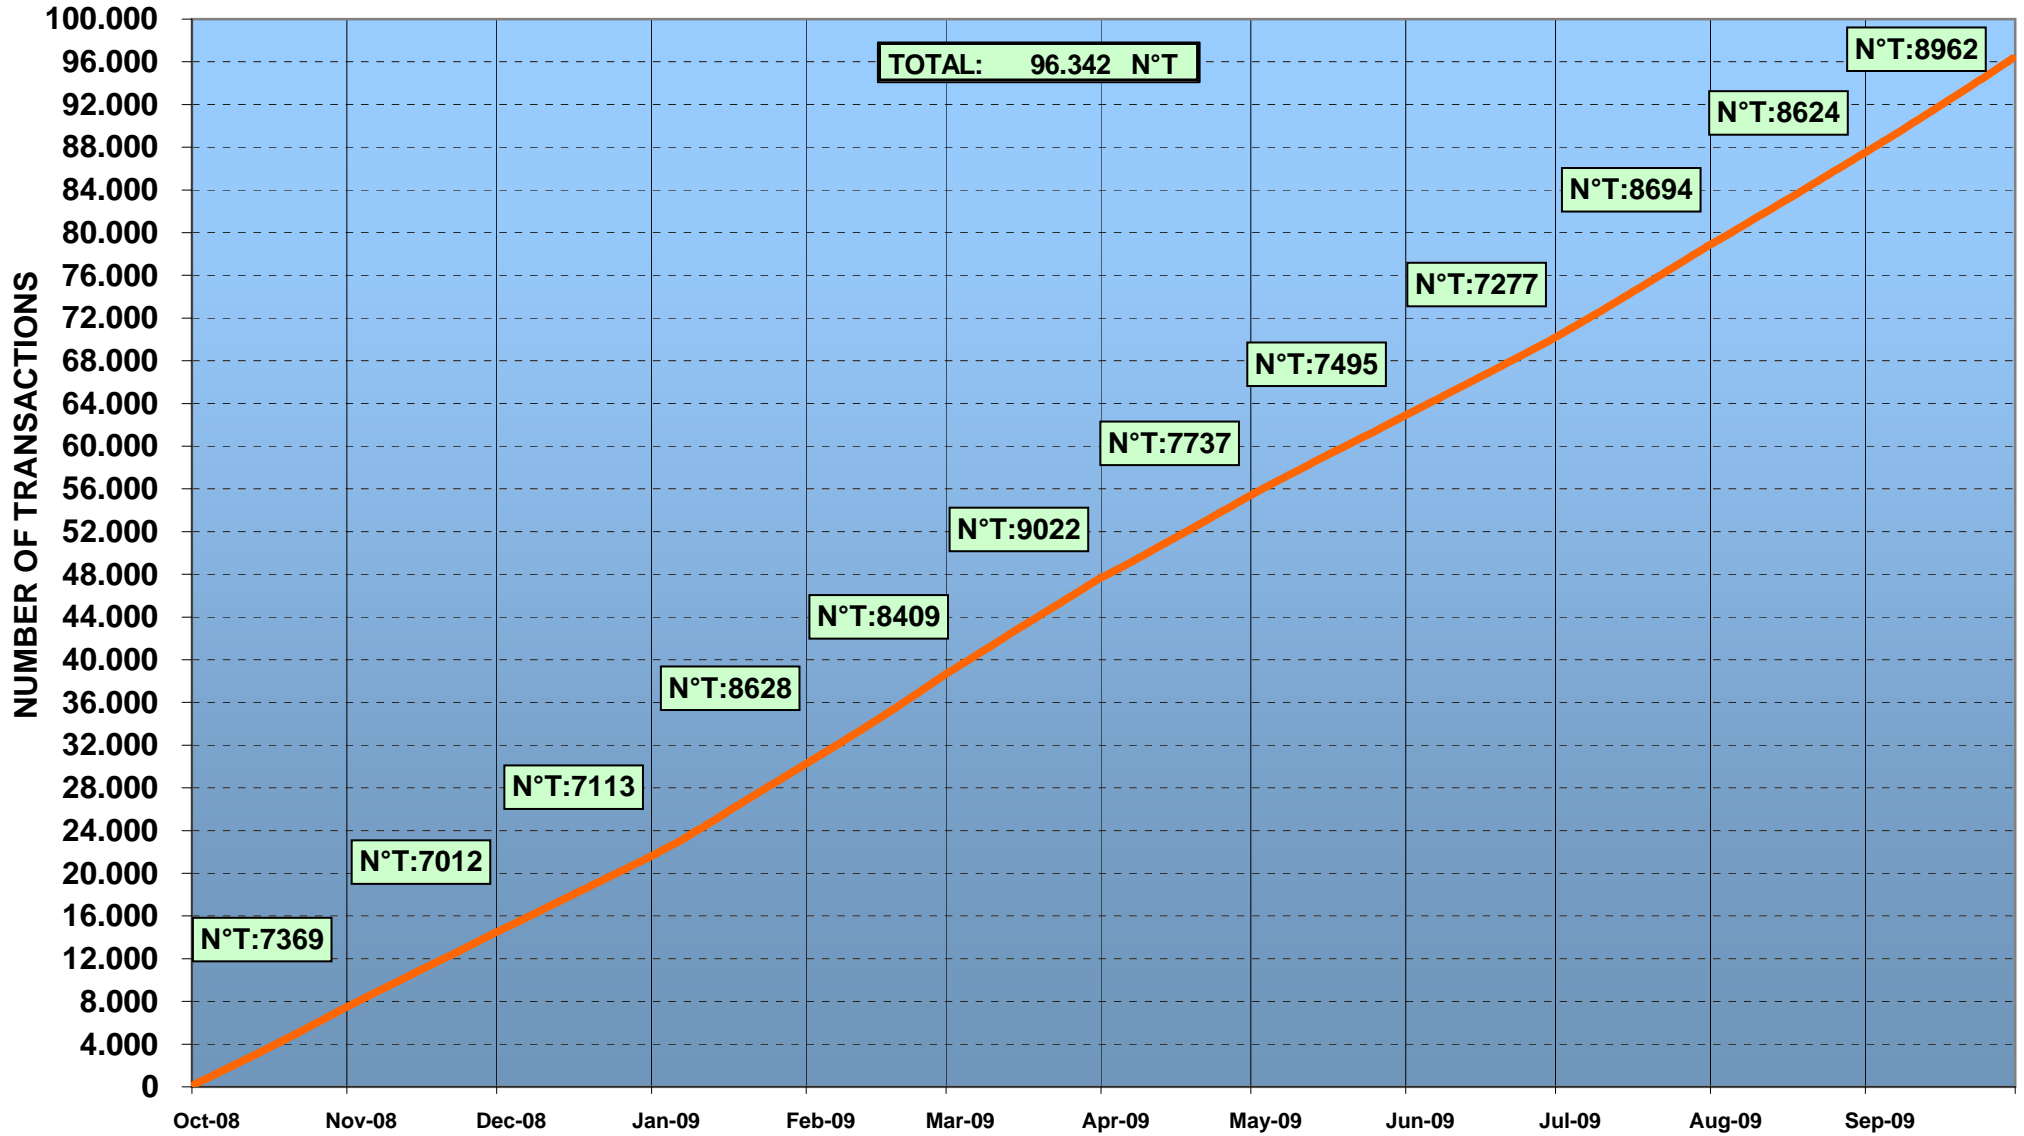

snam rete gas

PSV'S STATISTICS

GAS TRADED (CUMULATIVE FIGURES)

* 1 Smc = 38,1 MJ / m³

snam rete gas

PSV'S STATISTICS

NUMBER OF TRANSACTIONS (CUMULATIVE FIGURES)

snam rete gas

PSV'S STATISTICS

MONTHLY PHYSICAL AND TRADED VOLUMES

* 1 Smc = 38,1 MJ / m³