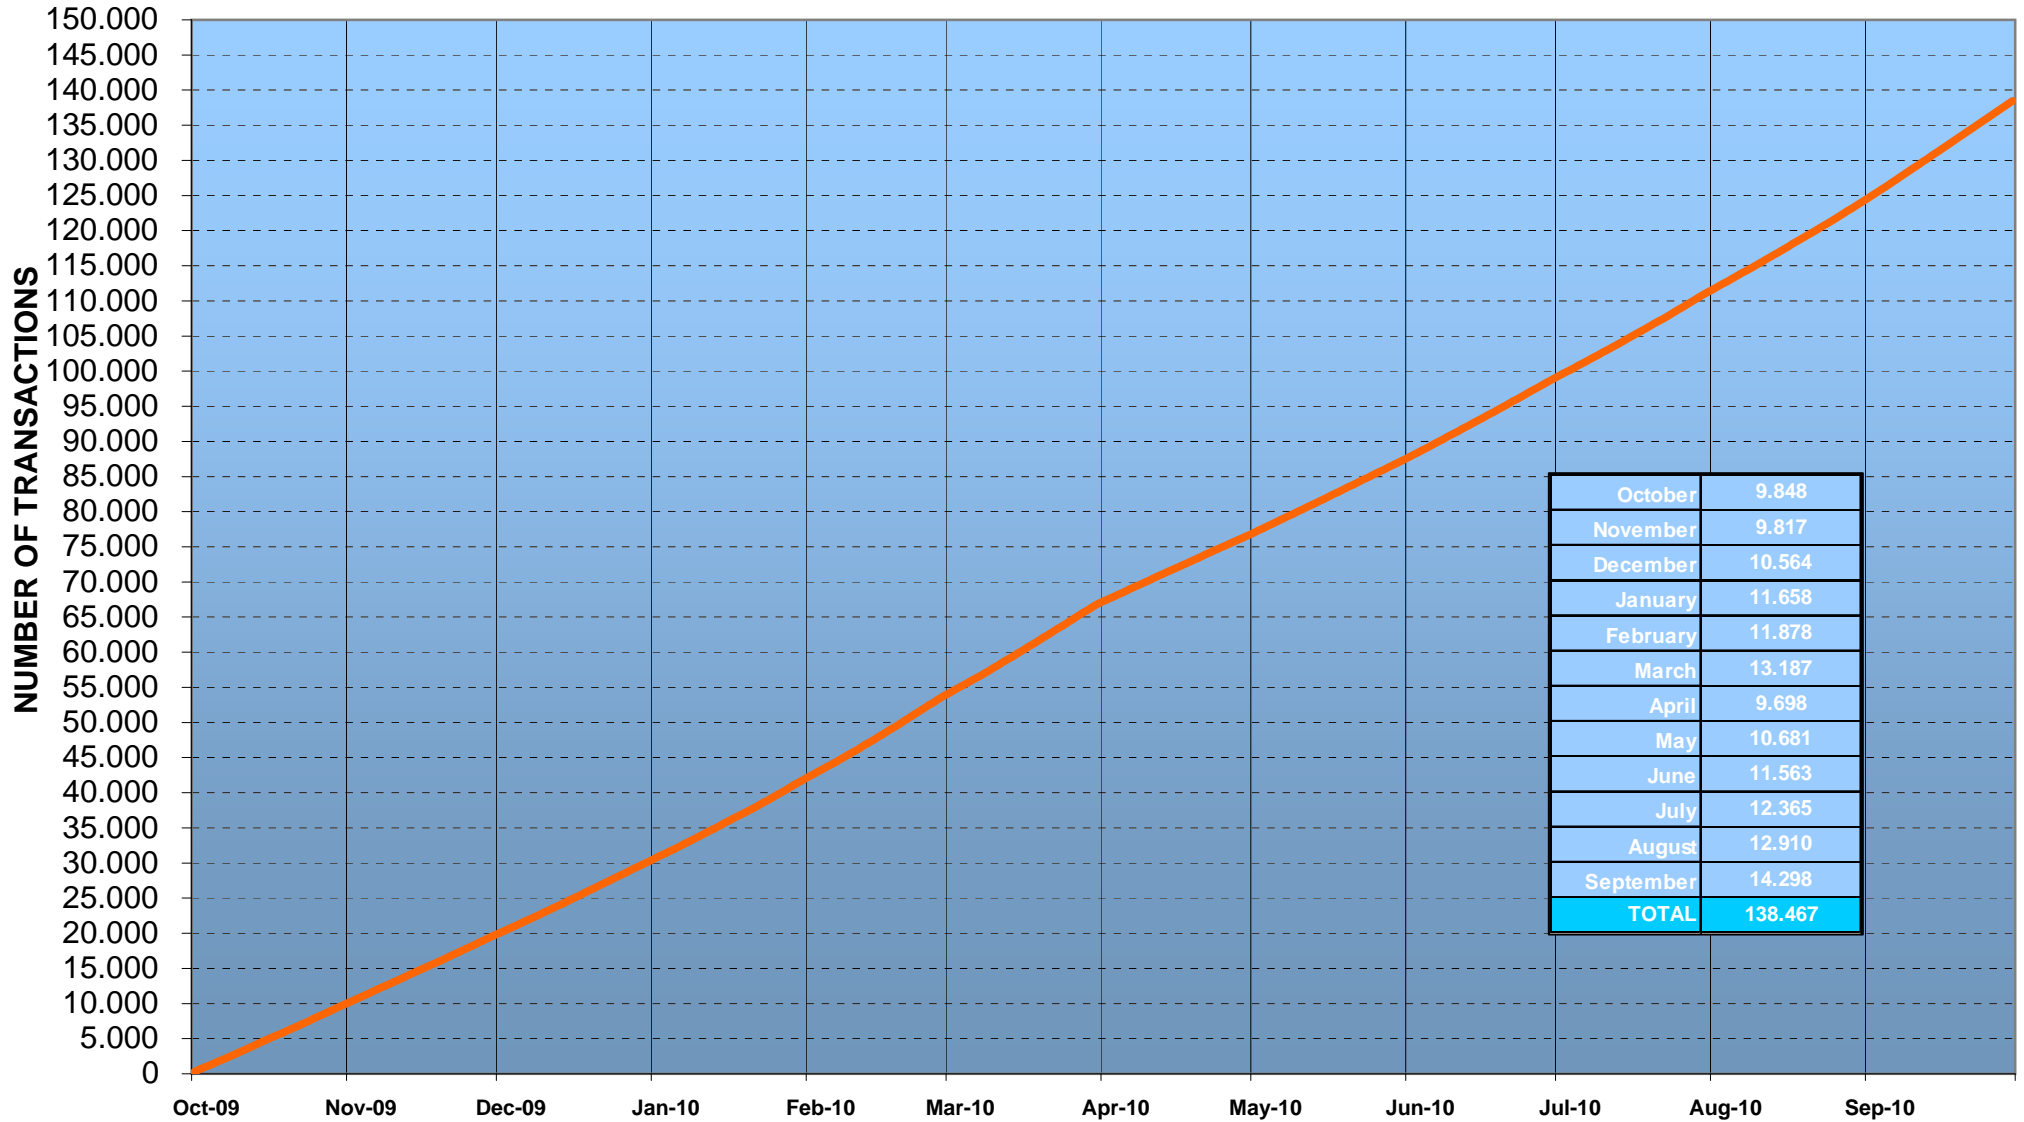

snam rete gas

PSV'S STATISTICS

GAS TRADED (CUMULATIVE FIGURES)

* 1 Smc = 38,1 MJ / m³

snam rete gas

PSV'S STATISTICS

NUMBER OF TRANSACTIONS (CUMULATIVE FIGURES)

snam rete gas

PSV'S STATISTICS

MONTHLY PHYSICAL AND TRADED VOLUMES

* 1 Smc = 38,1 MJ / m³