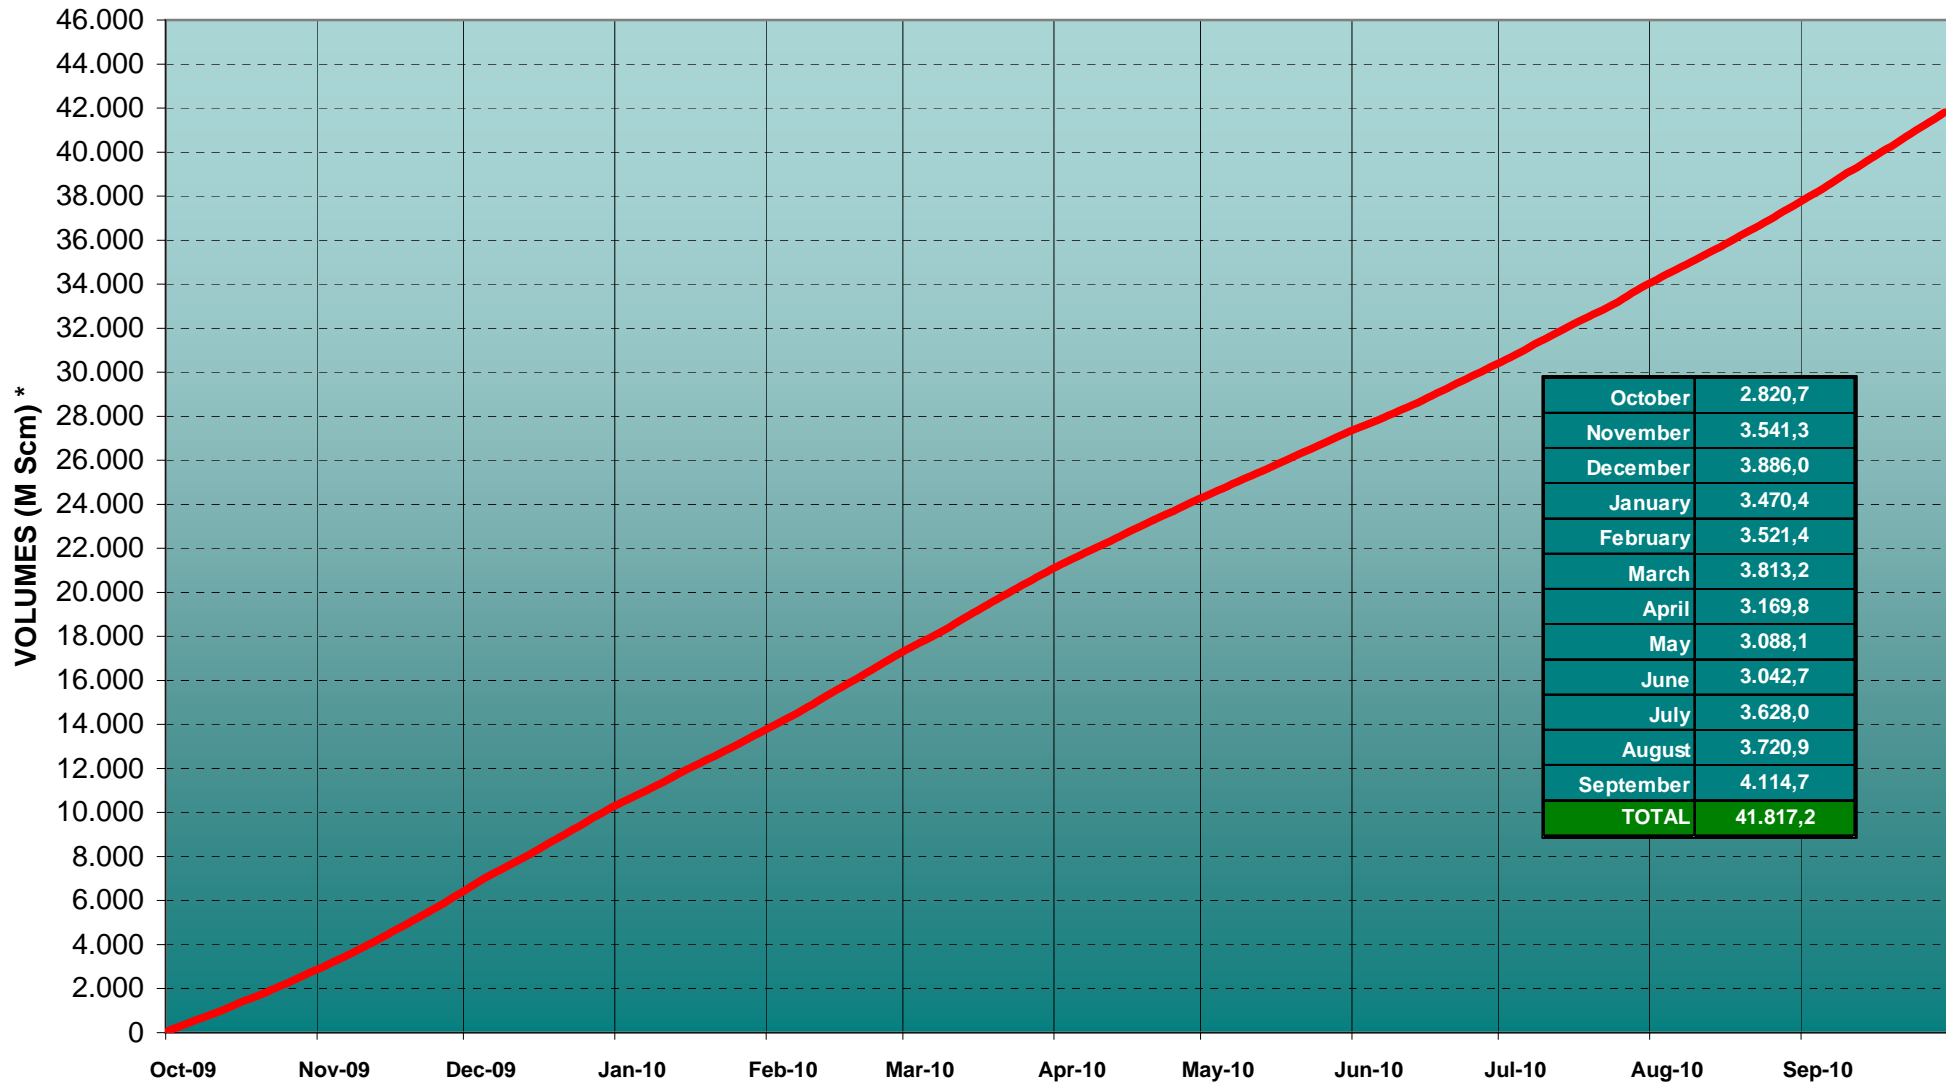

snam rete gas

PSV'S STATISTICS

GAS TRADED (CUMULATIVE FIGURES)

* 1 Smc = 38,1 MJ / m³

snam rete gas

PSV'S STATISTICS

NUMBER OF TRANSACTIONS (CUMULATIVE FIGURES)

snam rete gas

PSV'S STATISTICS

MONTHLY PHYSICAL AND TRADED VOLUMES

* 1 Smc = 38,1 MJ / m³