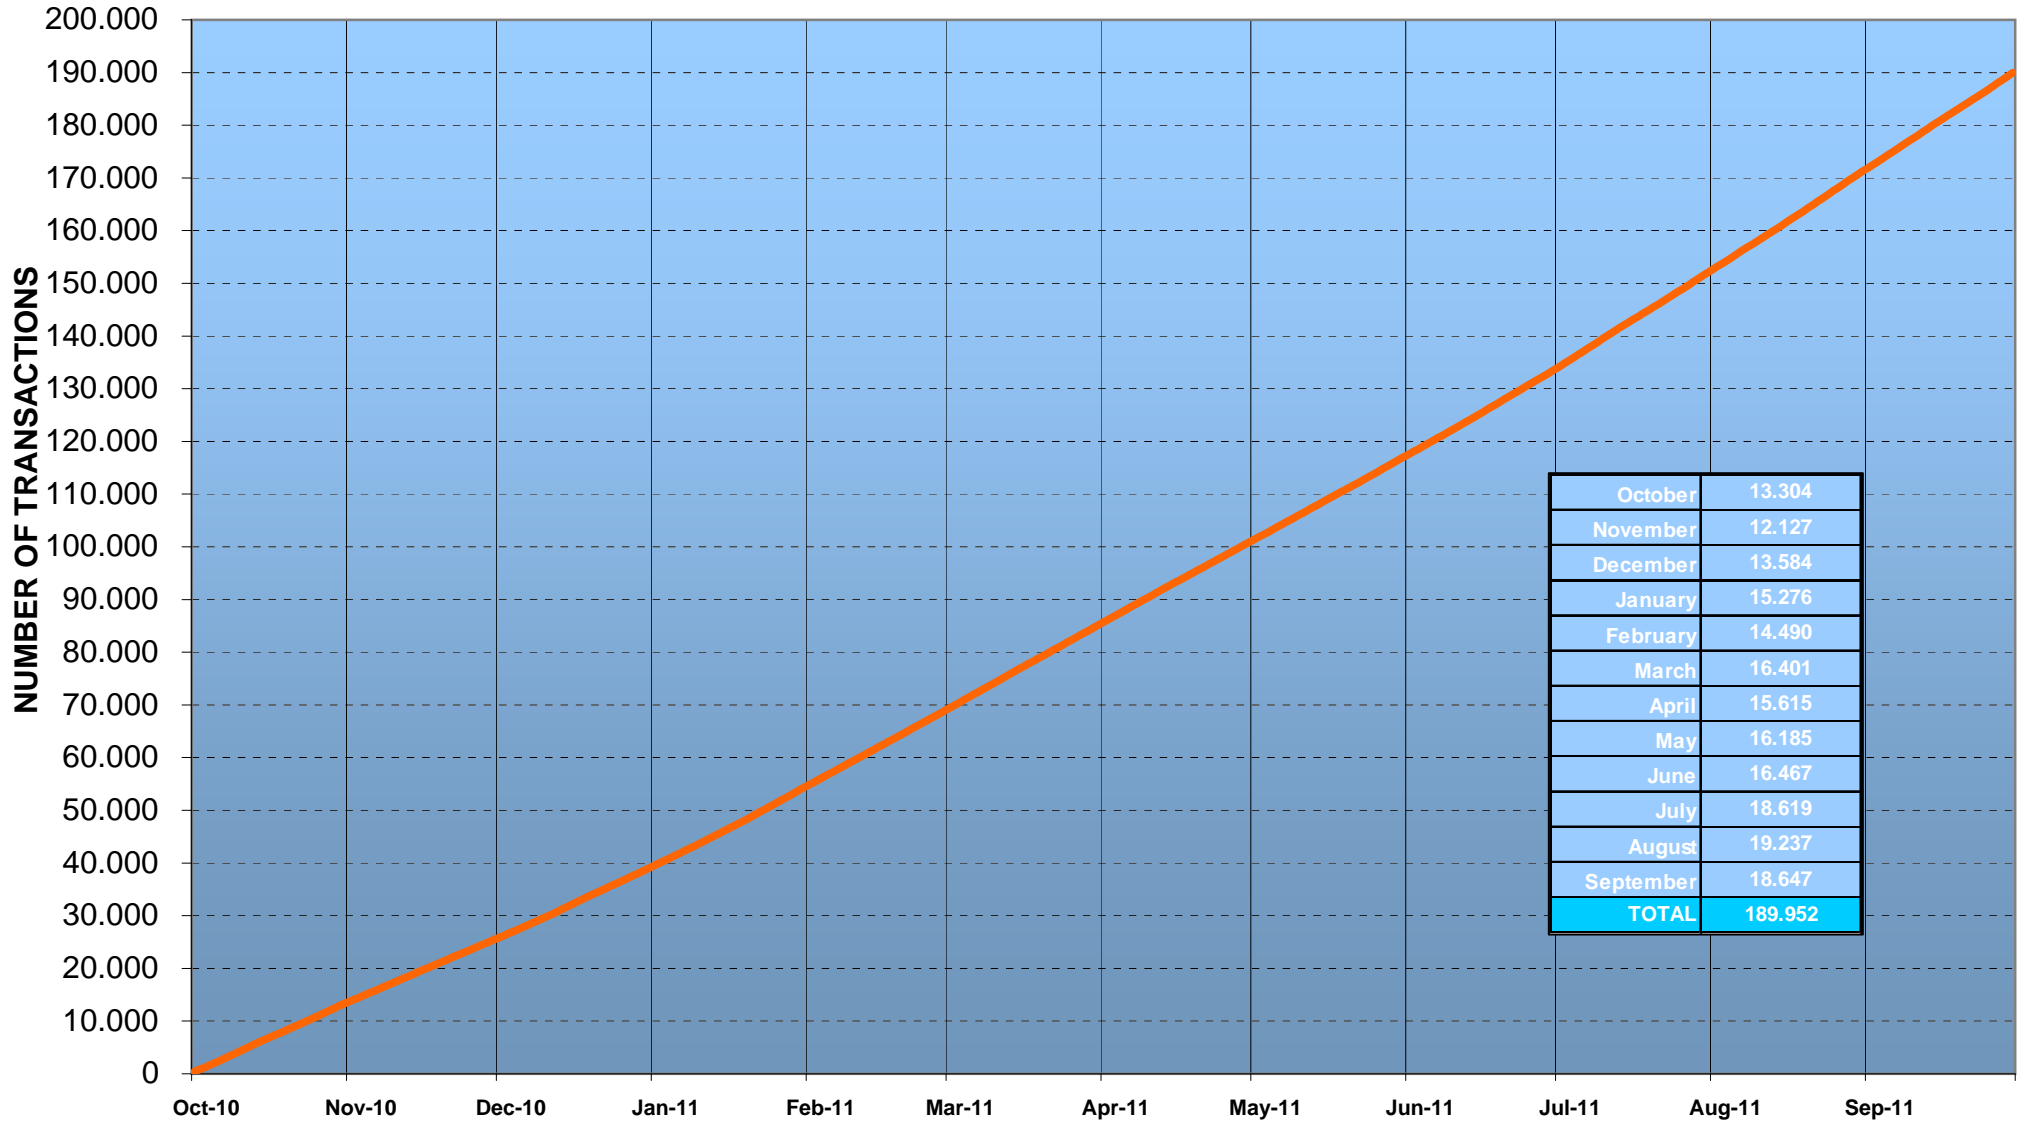

## GAS TRADED (CUMULATIVE FIGURES)

\* 1 Smc = 38,1 MJ / m<sup>3</sup>

**snam rete gas**

## NUMBER OF TRANSACTIONS (CUMULATIVE FIGURES)

snam rete gas