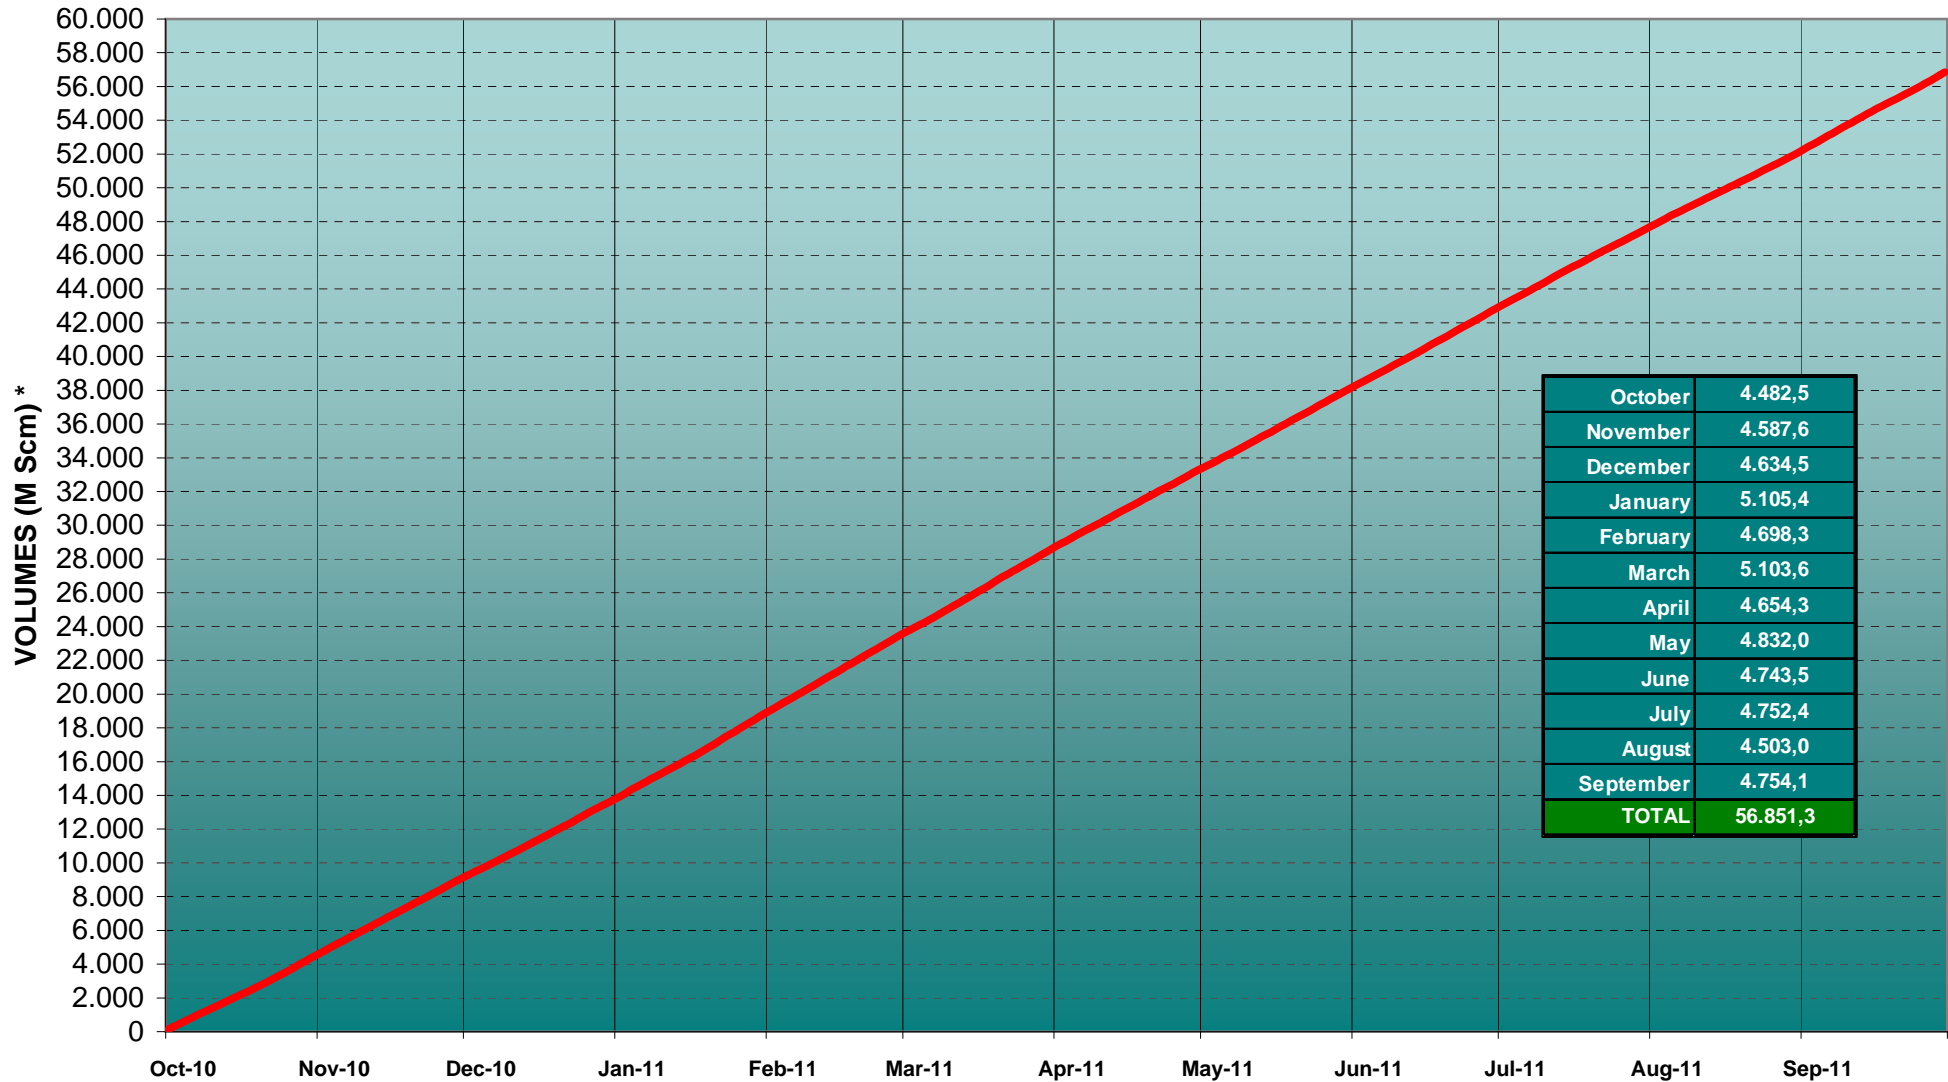

snam rete gas

# PSV'S STATISTICS

## GAS TRADED (CUMULATIVE FIGURES)

\* 1 Smc = 38,1 MJ / m<sup>3</sup>

**snam rete gas**