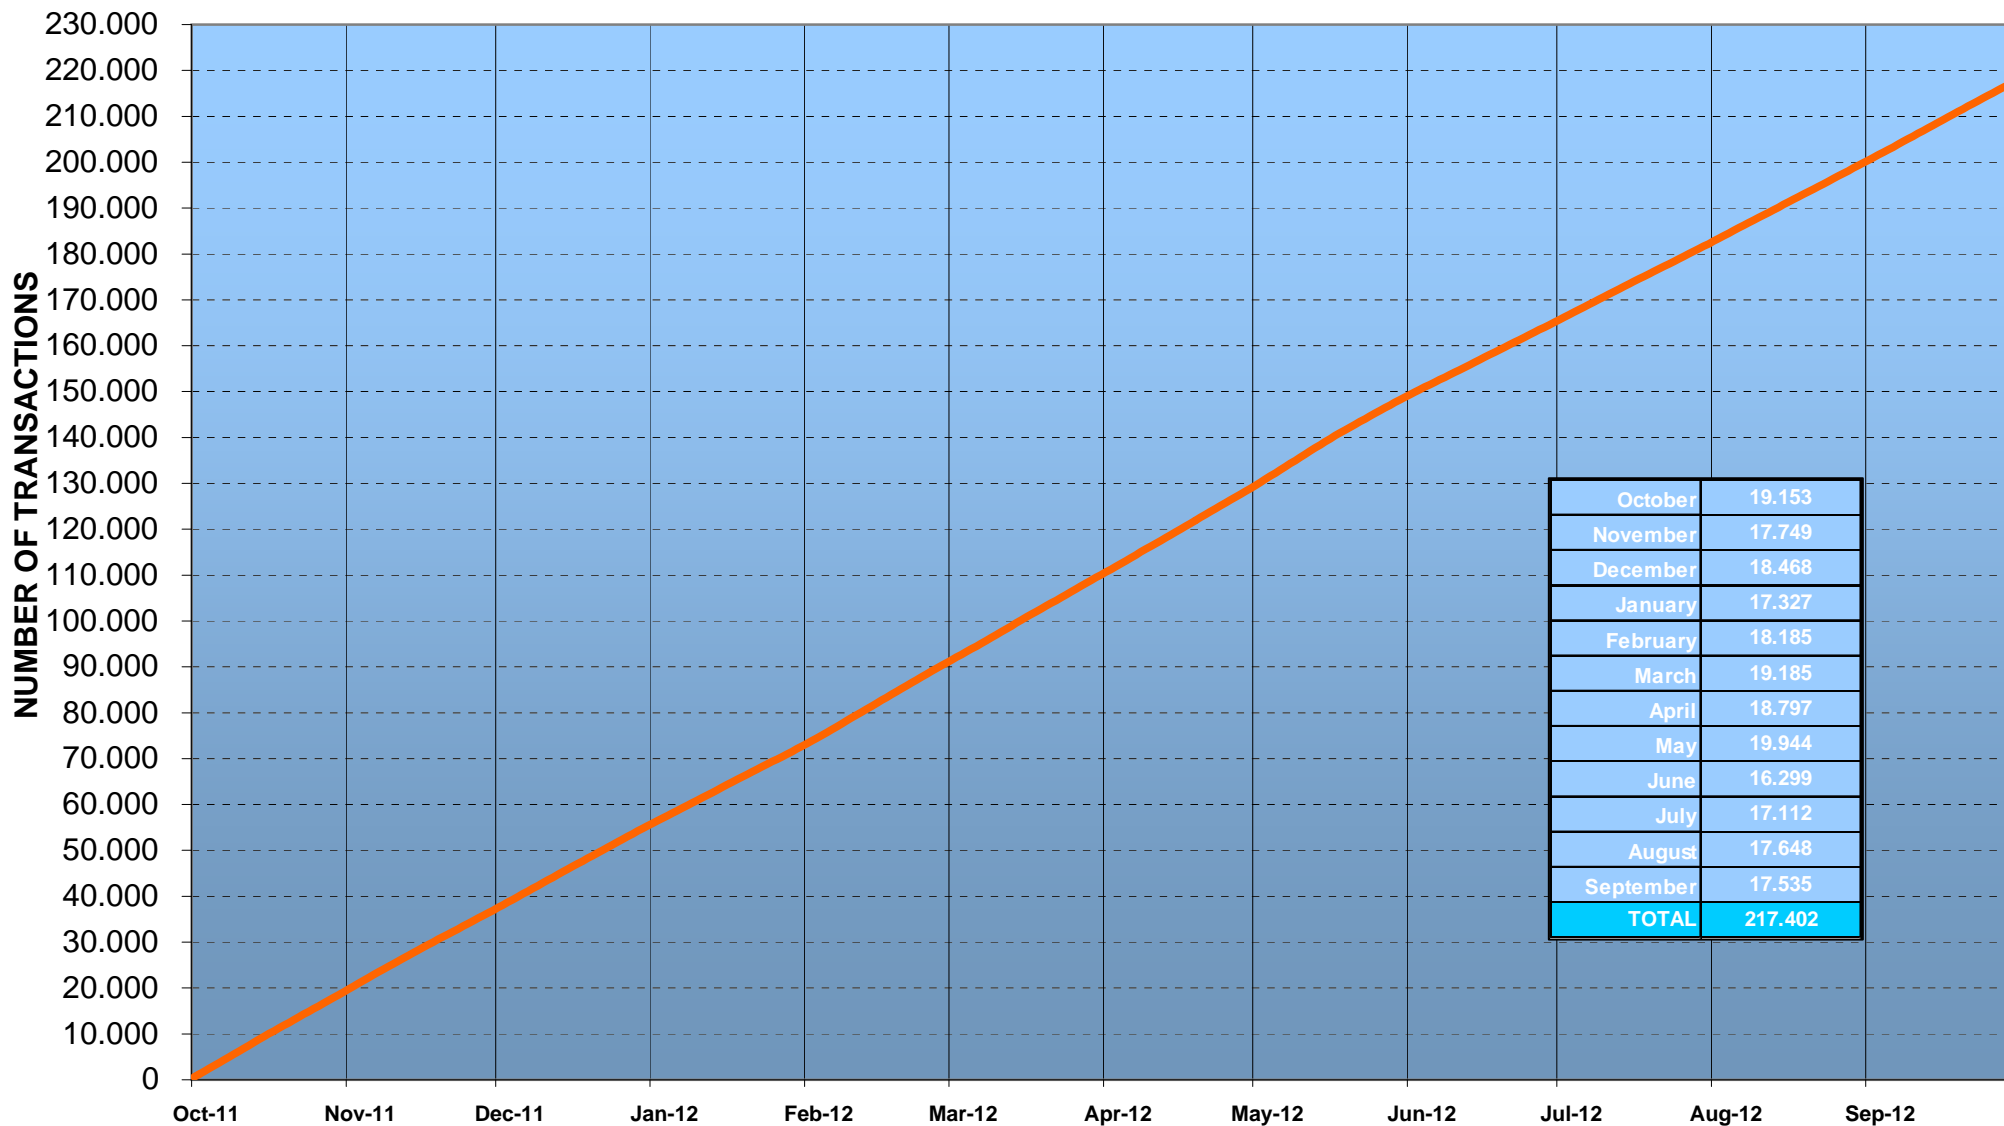

PSV'S STATISTICS

GAS TRADED (CUMULATIVE FIGURES)

* 1 Smc = 38,1 MJ / m³

PSV'S STATISTICS

NUMBER OF TRANSACTIONS (CUMULATIVE FIGURES)

PSV'S STATISTICS

MONTHLY PHYSICAL AND TRADED VOLUMES

* 1 Smc = 38,1 MJ / m³