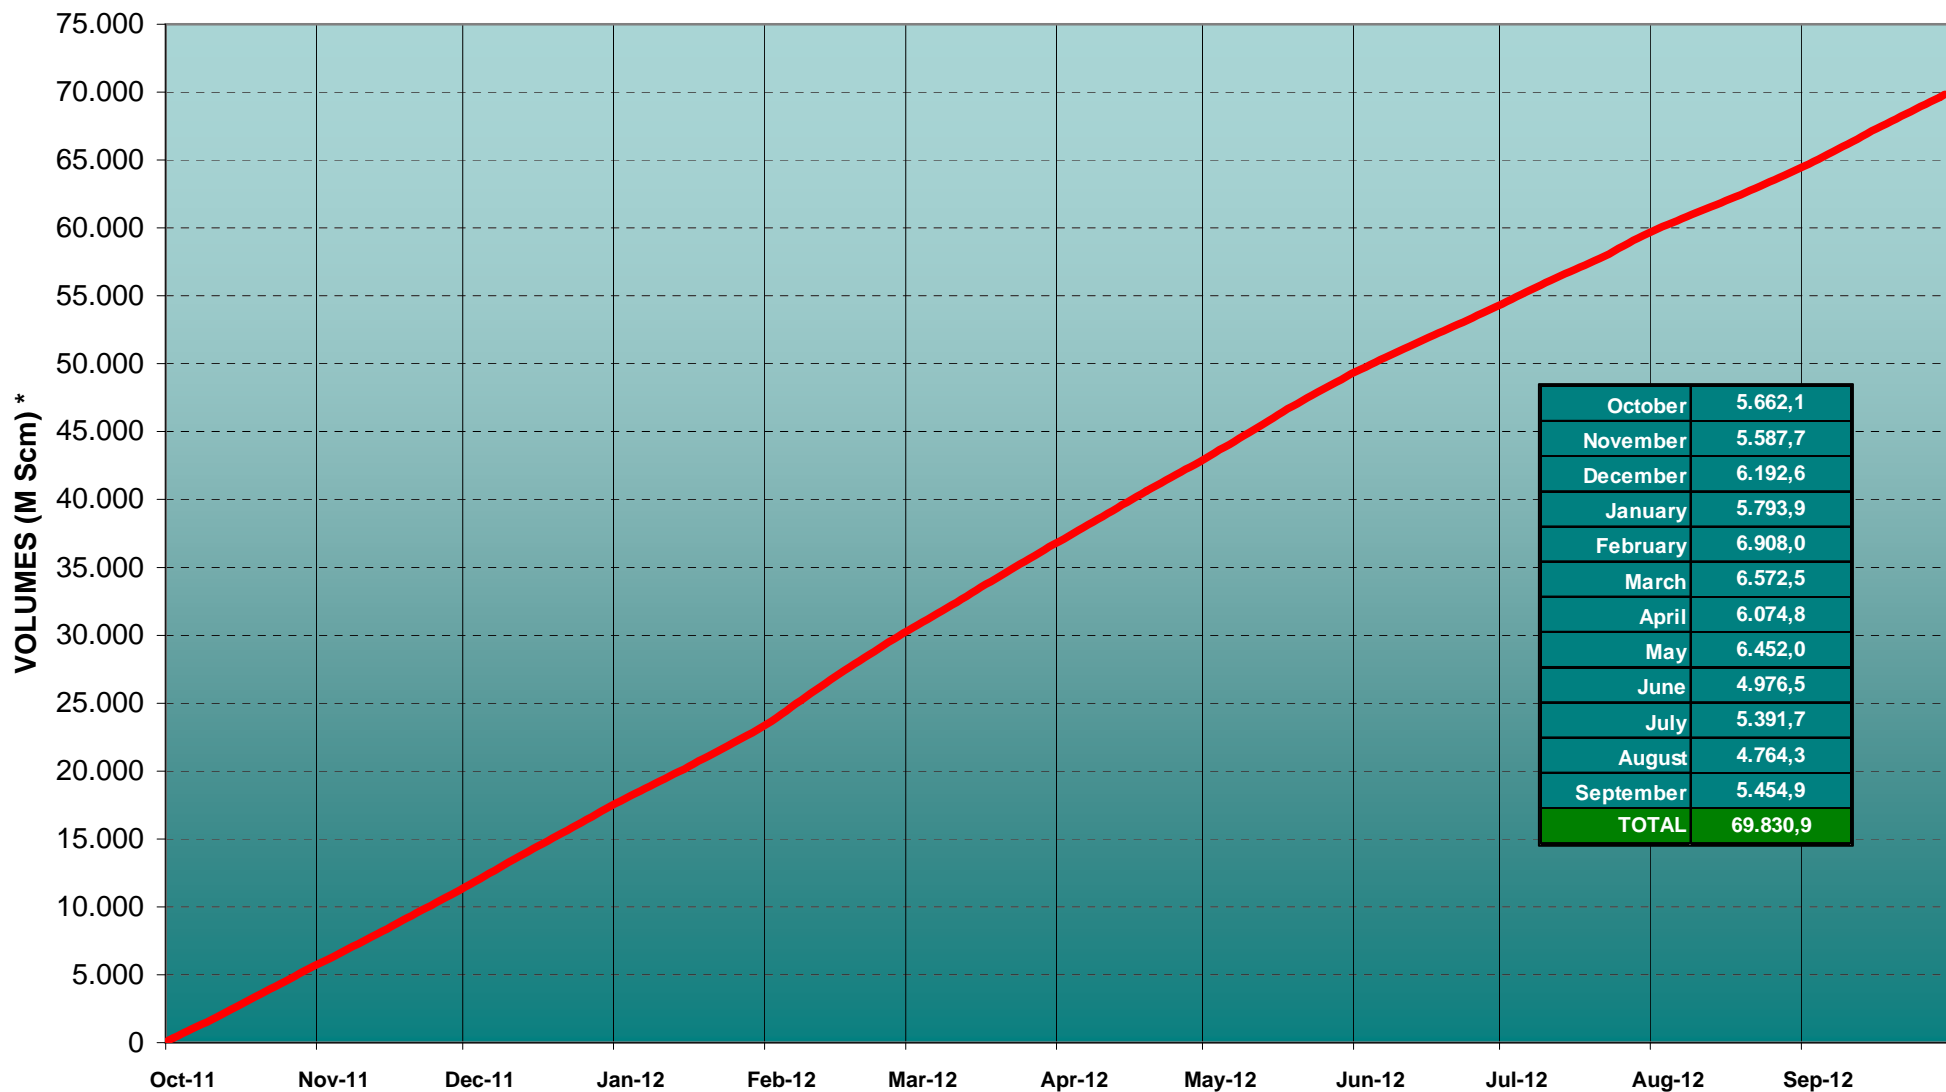

PSV'S STATISTICS

GAS TRADED (CUMULATIVE FIGURES)

* 1 Smc = 38,1 MJ / m³

PSV'S STATISTICS

NUMBER OF TRANSACTIONS (CUMULATIVE FIGURES)

PSV'S STATISTICS

MONTHLY PHYSICAL AND TRADED VOLUMES

* 1 Smc = 38,1 MJ / m³