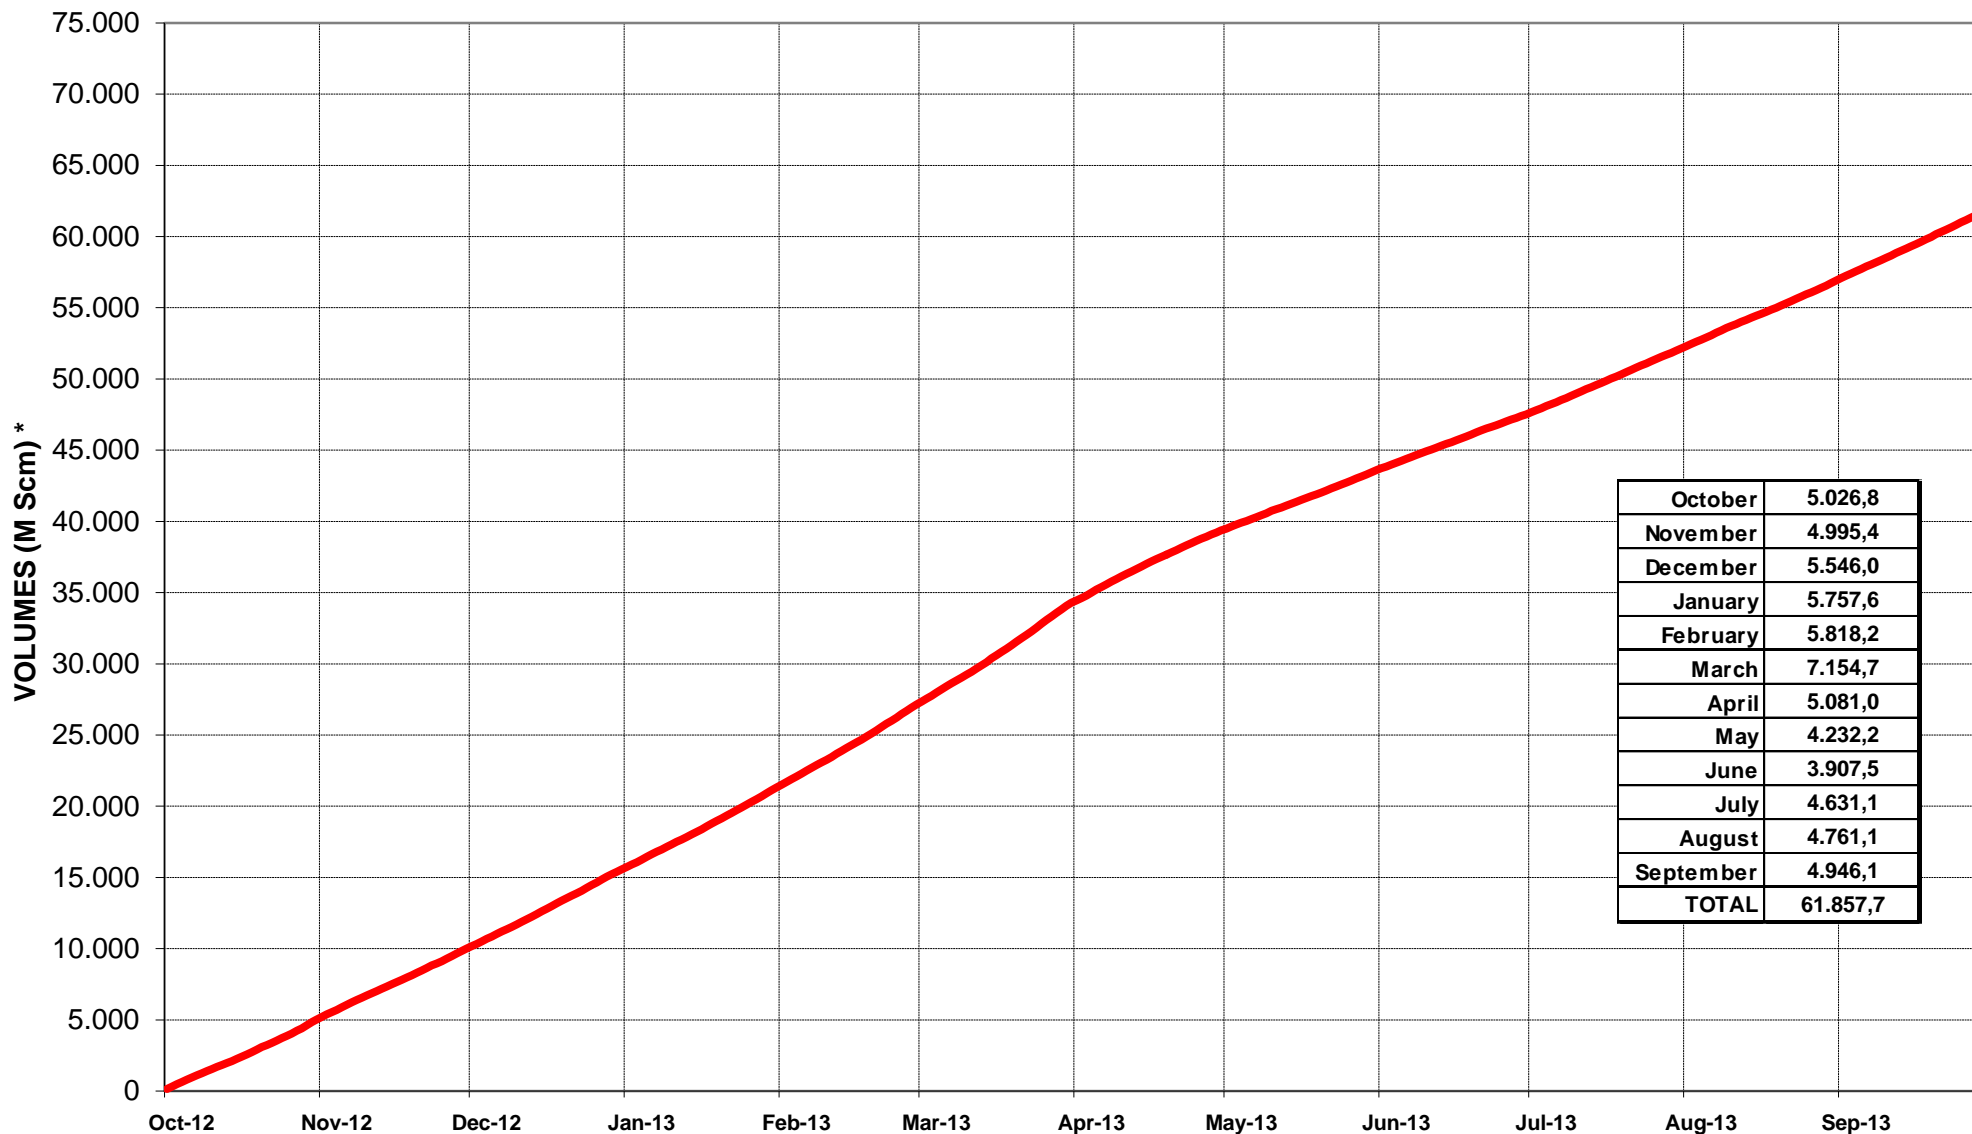

PSV'S STATISTICS

GAS TRADED (CUMULATIVE FIGURES)

* 1 Smc = 38,1 MJ / m3

PSV'S STATISTICS

NUMBER OF TRANSACTIONS (CUMULATIVE FIGURES)

October	17.338
November	16.425
December	17.137
January	19.697
February	18.176
March	19.554
April	14.962
May	15.501
June	14.579
July	15.702
August	16.059
September	15.898
TOTAL	201.028

PSV'S STATISTICS

MONTHLY PHYSICAL AND TRADED VOLUMES

* 1 Smc = 38,1 MJ / m³