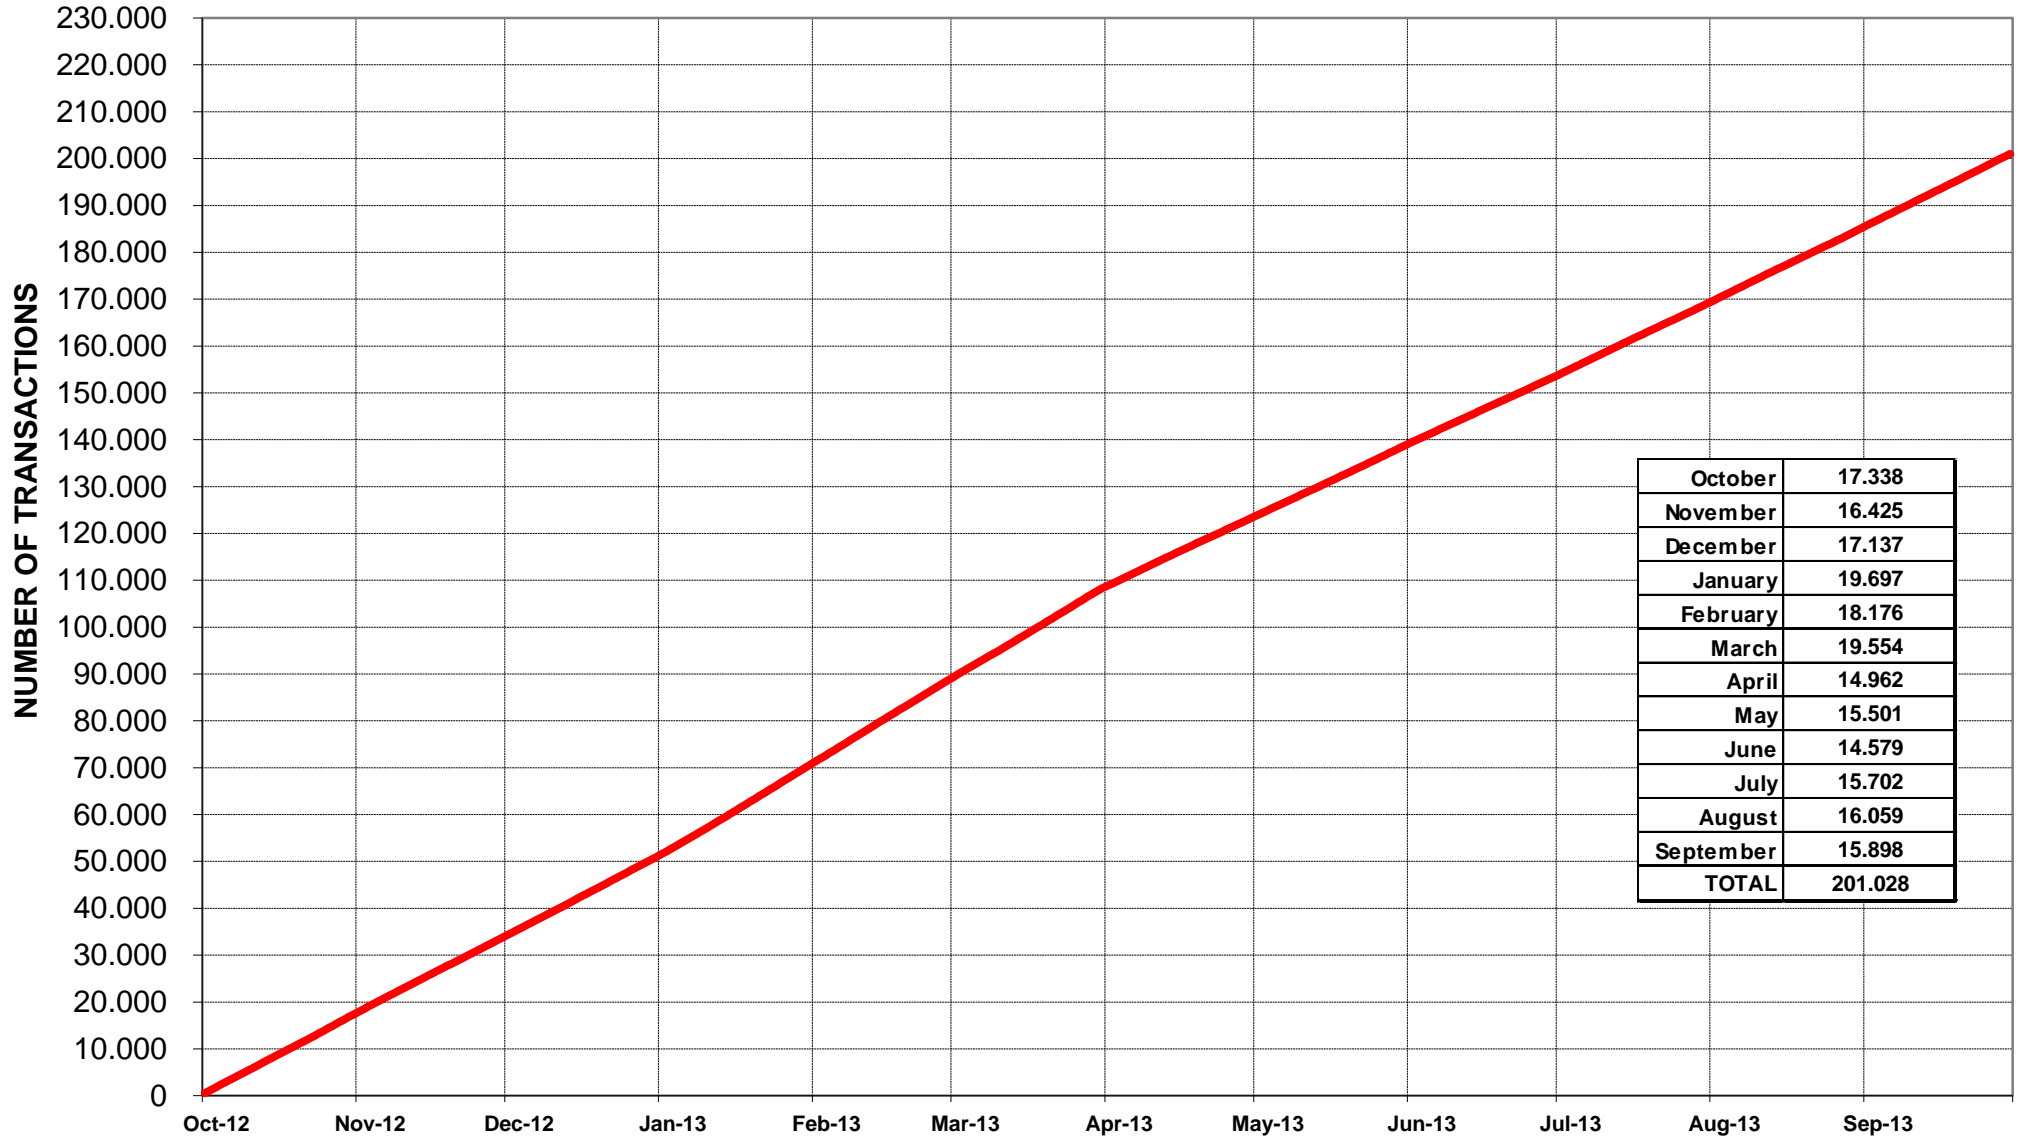

PSV'S STATISTICS

GAS TRADED (CUMULATIVE FIGURES)

* 1 Smc = 38,1 MJ / m3

PSV'S STATISTICS

NUMBER OF TRANSACTIONS (CUMULATIVE FIGURES)

October	17.338
November	16.425
December	17.137
January	19.697
February	18.176
March	19.554
April	14.962
May	15.501
June	14.579
July	15.702
August	16.059
September	15.898
TOTAL	201.028

PSV'S STATISTICS

MONTHLY PHYSICAL AND TRADED VOLUMES

* 1 Smc = 38,1 MJ / m³