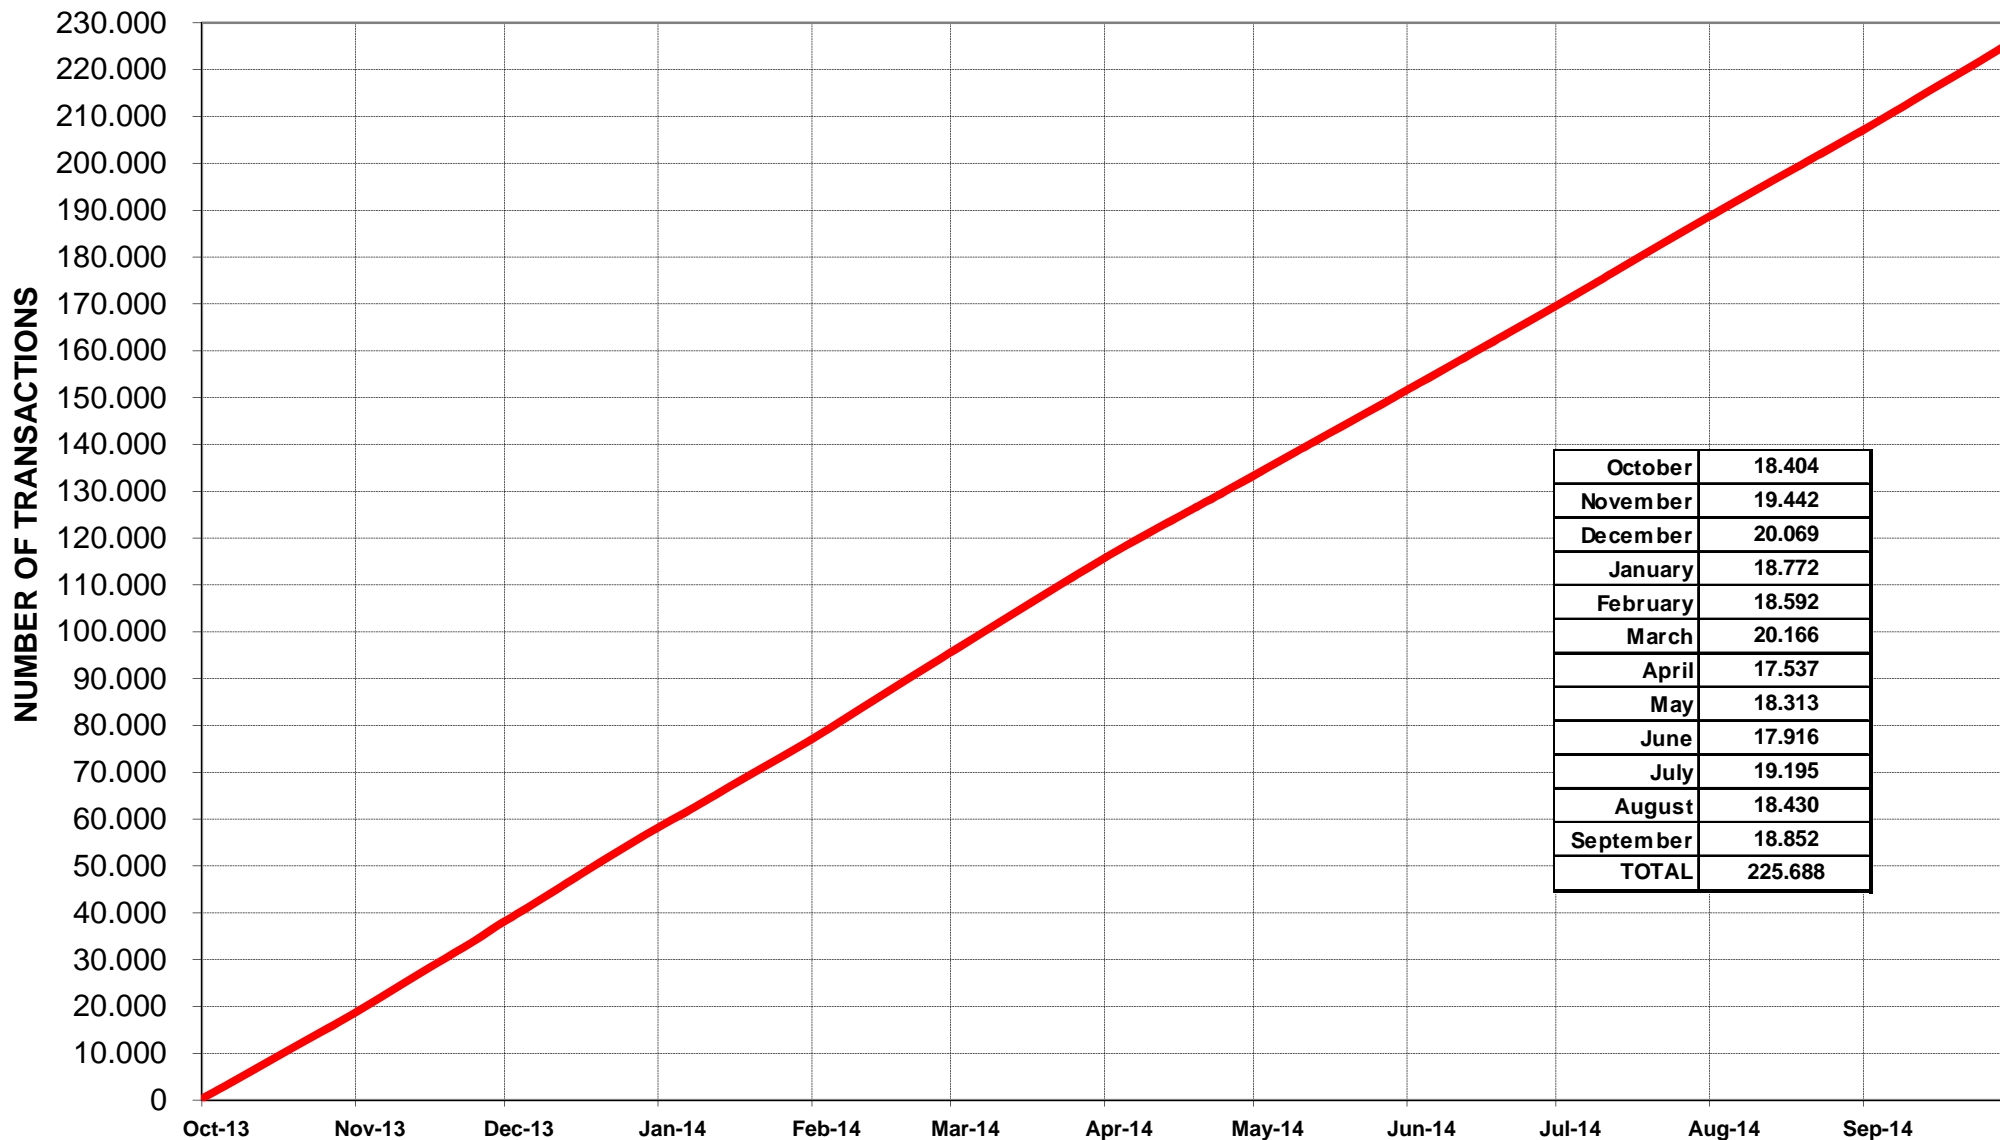

PSV'S STATISTICS

GAS TRADED (CUMULATIVE FIGURES)

* 1 Smc = 38,1 MJ / m3

PSV'S STATISTICS

NUMBER OF TRANSACTIONS (CUMULATIVE FIGURES)

PSV'S STATISTICS

MONTHLY PHYSICAL AND TRADED VOLUMES

* 1 Smc = 38,1 MJ / m3