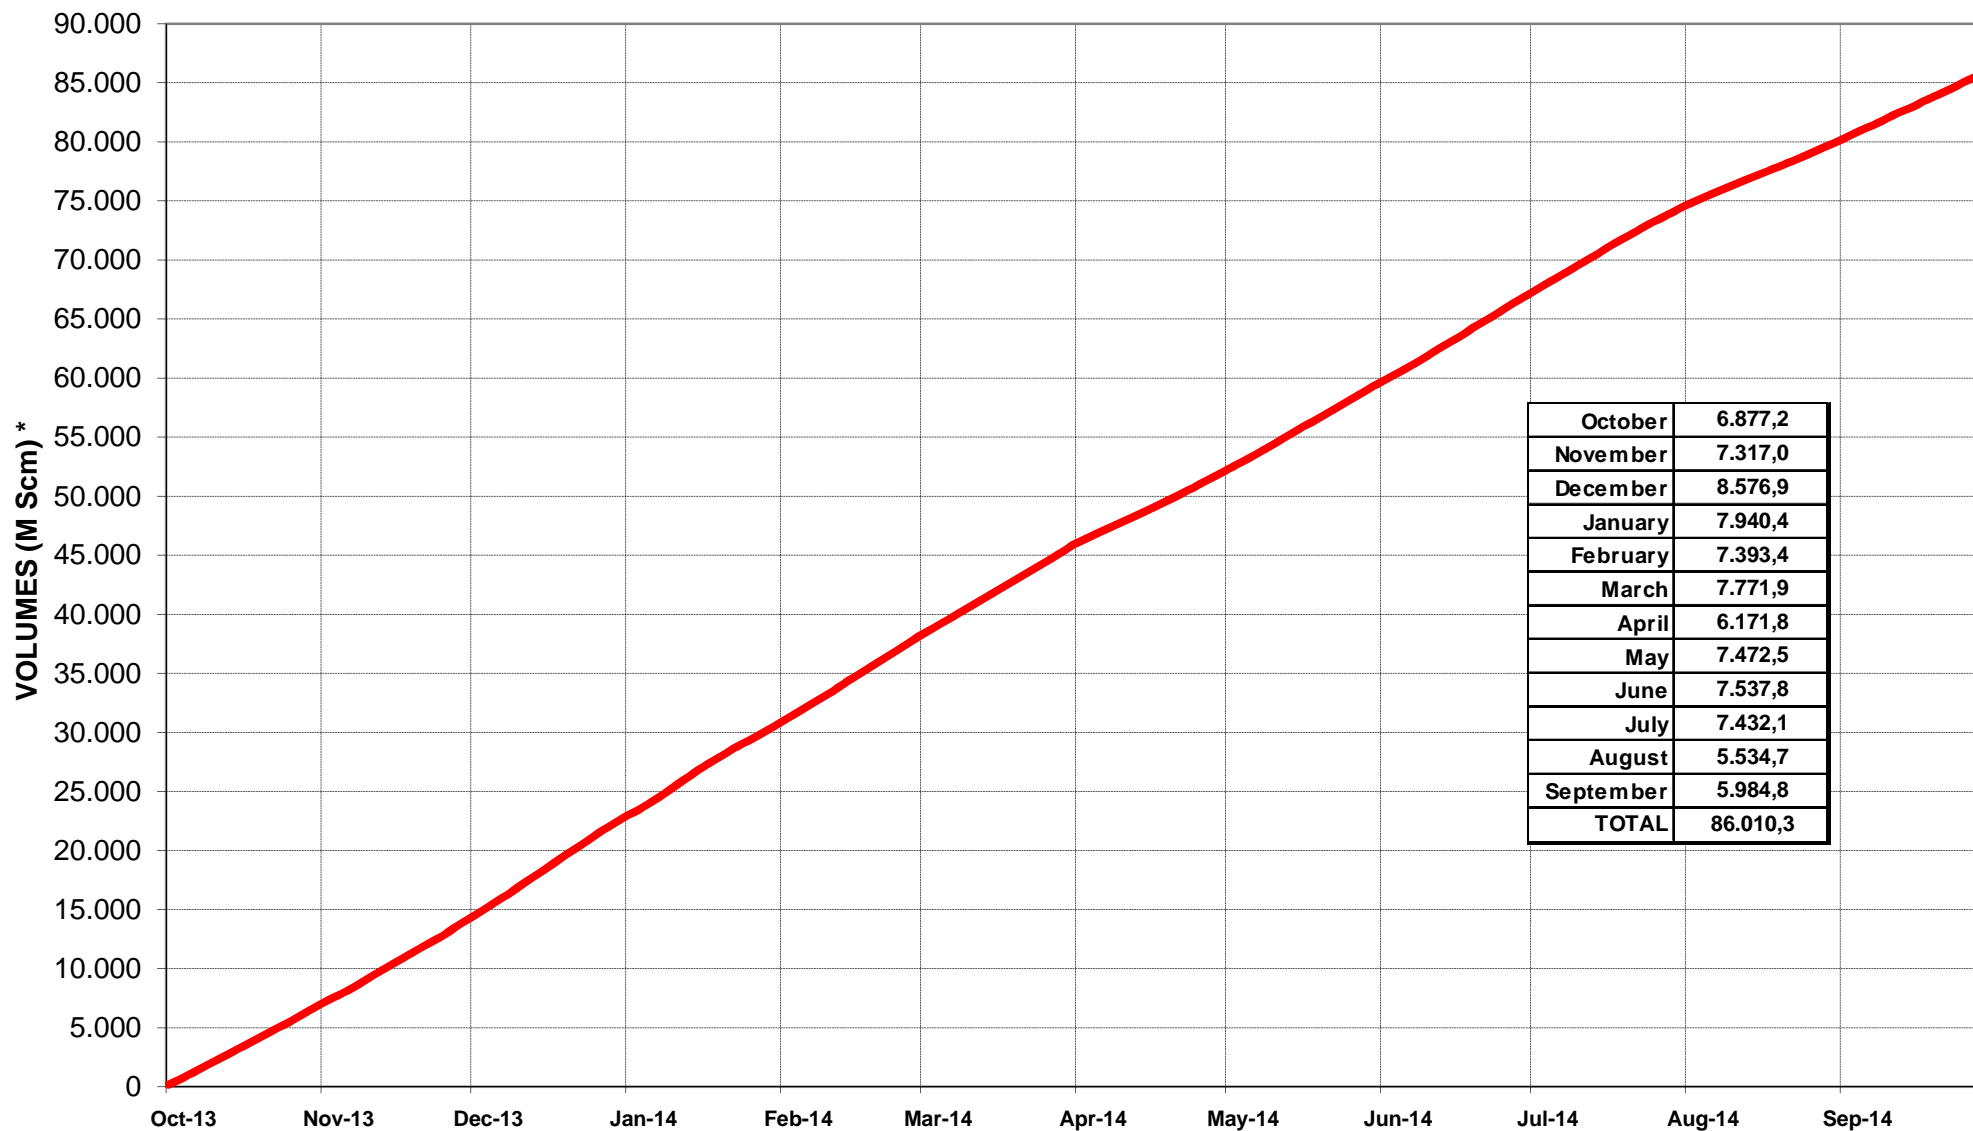

PSV'S STATISTICS

GAS TRADED (CUMULATIVE FIGURES)

* 1 Smc = 38,1 MJ / m3

PSV'S STATISTICS

NUMBER OF TRANSACTIONS (CUMULATIVE FIGURES)

PSV'S STATISTICS

MONTHLY PHYSICAL AND TRADED VOLUMES

* 1 Smc = 38,1 MJ / m3