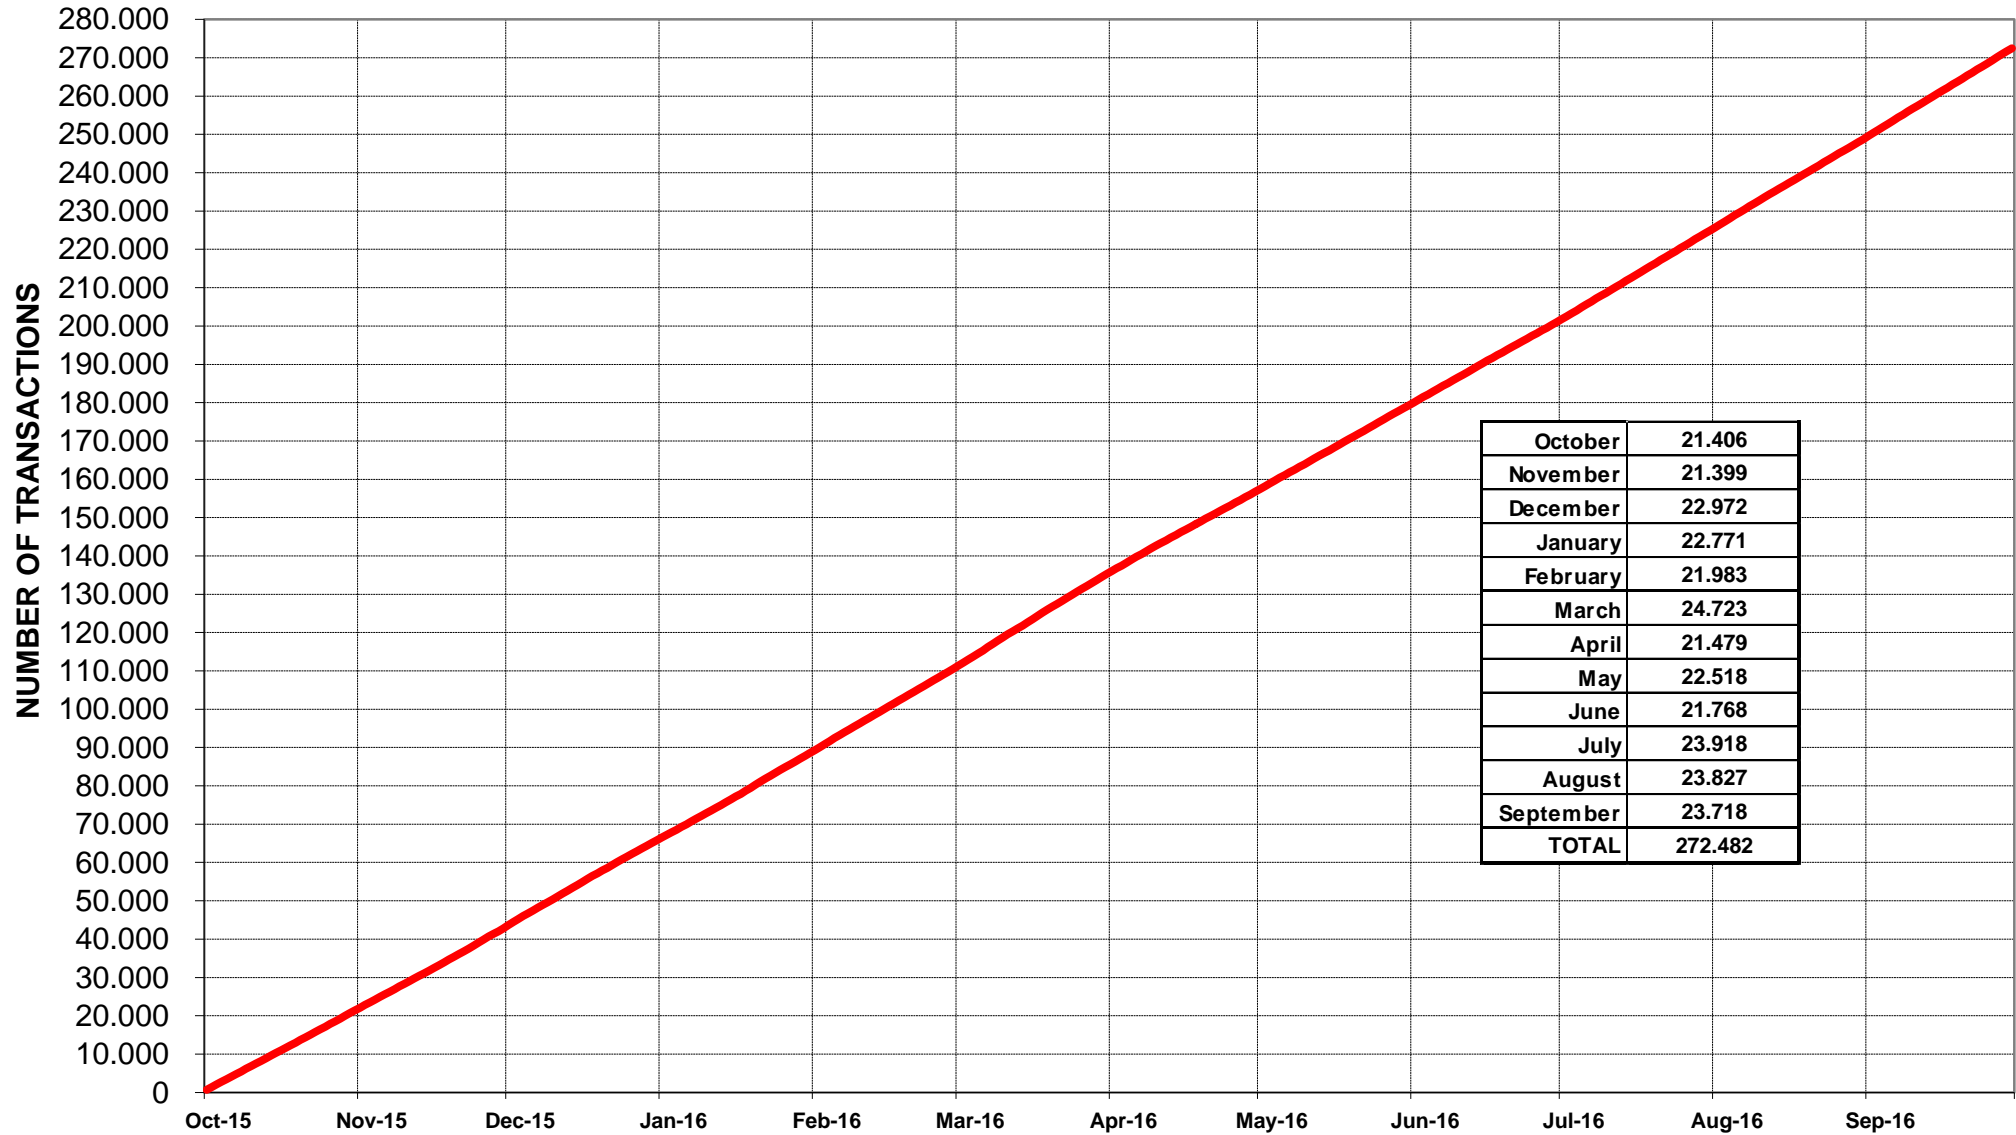

PSV'S STATISTICS

GAS TRADED (CUMULATIVE FIGURES)

* 1 Smc = 10,57275 kWh/Sm3

PSV'S STATISTICS

NUMBER OF TRANSACTIONS (CUMULATIVE FIGURES)

PSV'S STATISTICS

MONTHLY PHYSICAL AND TRADED VOLUMES

* 1 Smc = 38,1 MJ / m³