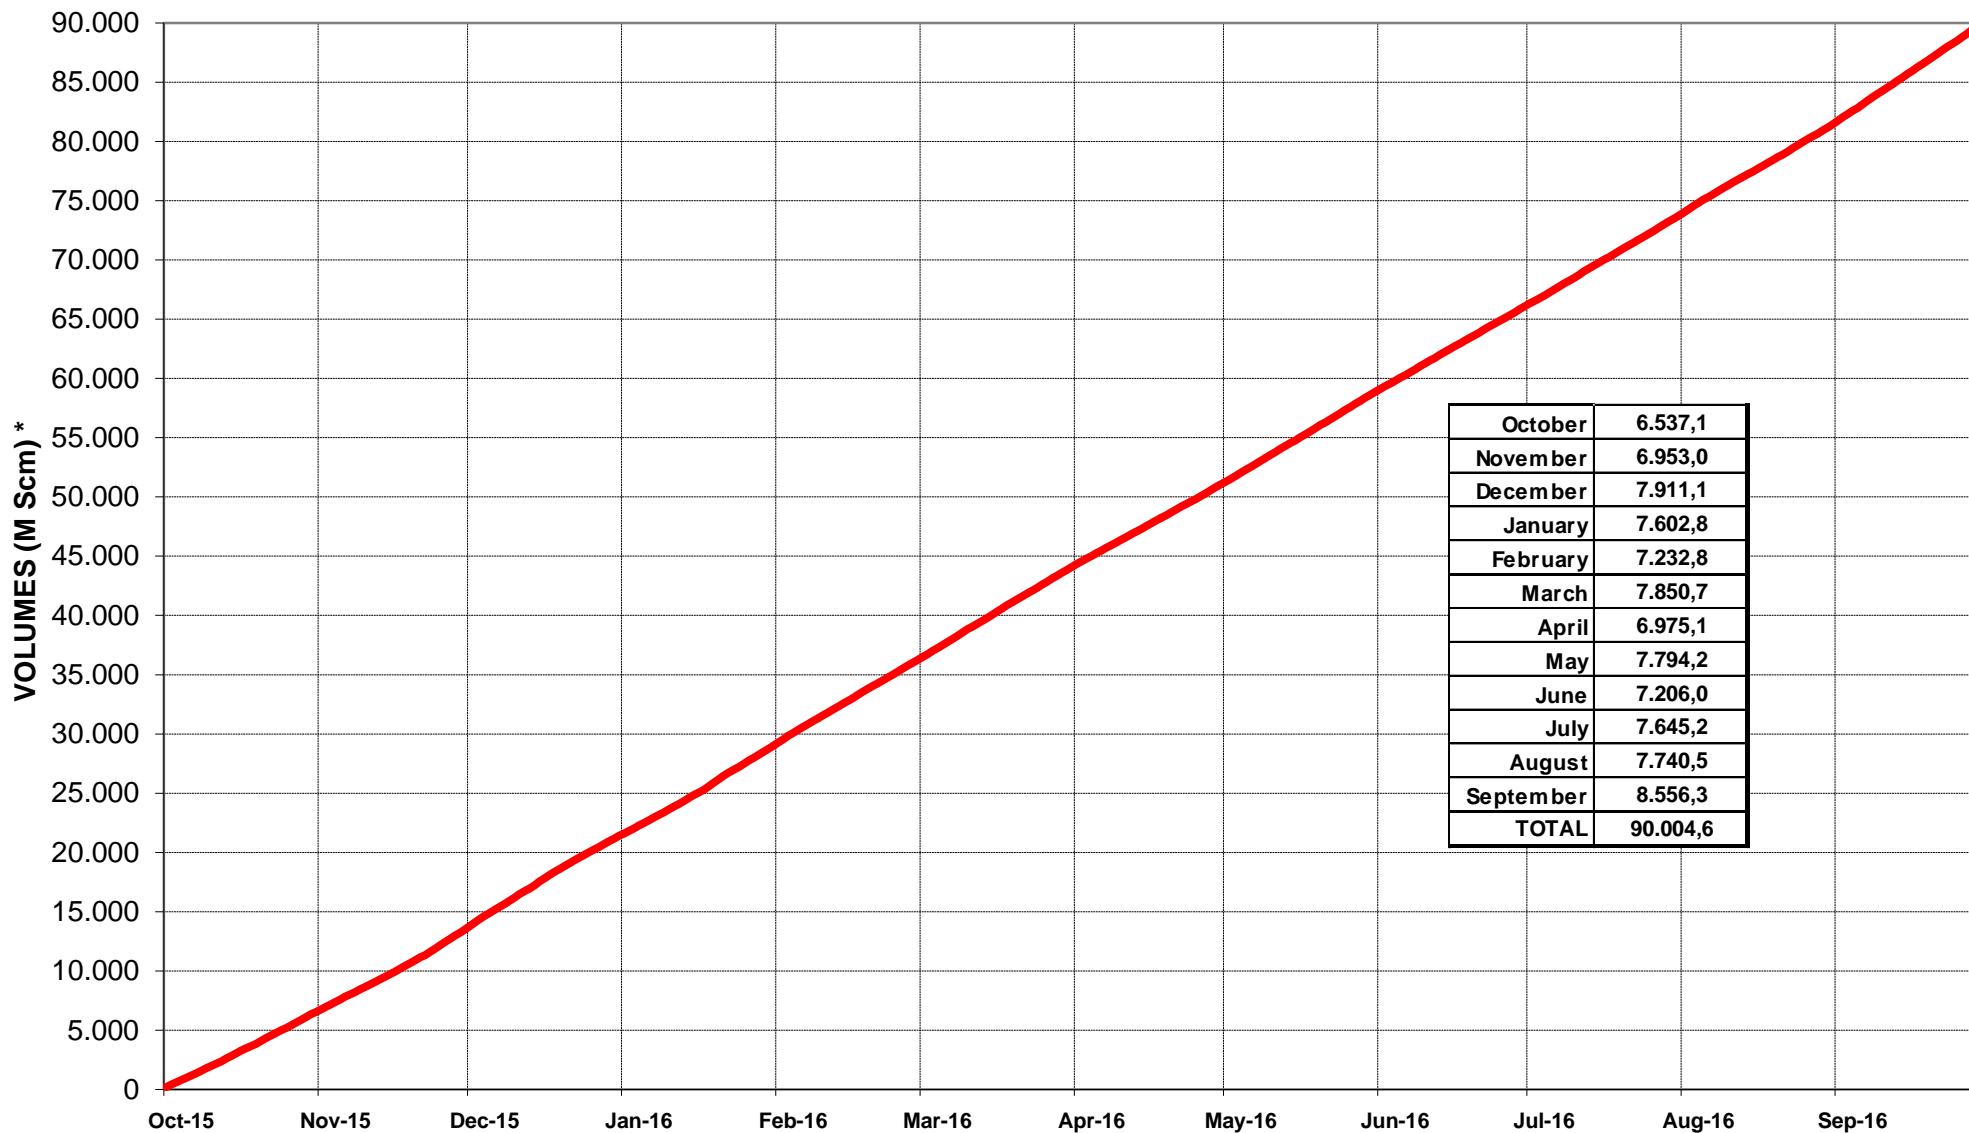

PSV'S STATISTICS

GAS TRADED (CUMULATIVE FIGURES)

* 1 Smc = 10,57275 kWh/Sm3

PSV'S STATISTICS

NUMBER OF TRANSACTIONS (CUMULATIVE FIGURES)

PSV'S STATISTICS

MONTHLY PHYSICAL AND TRADED VOLUMES

* 1 Smc = 38,1 MJ / m³