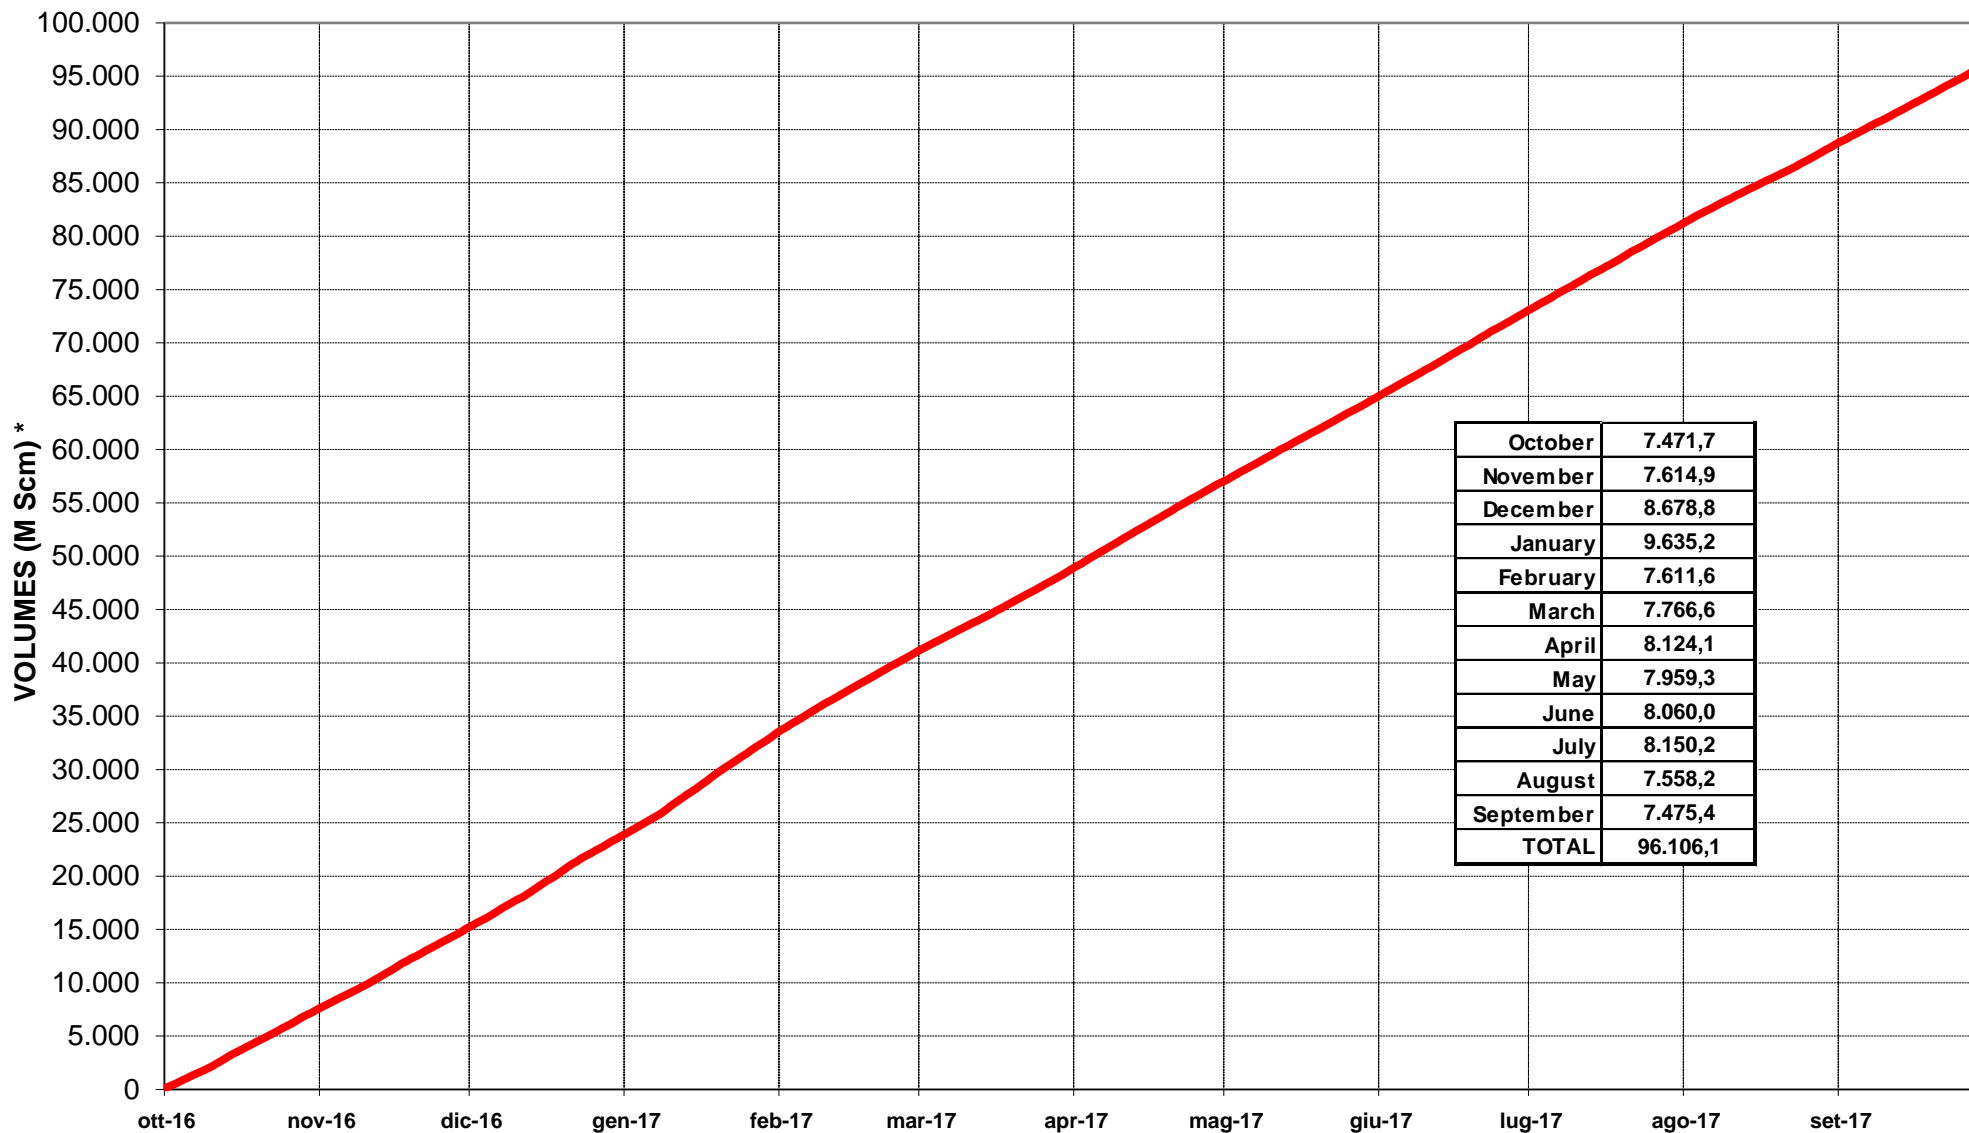

PSV'S STATISTICS

GAS TRADED (CUMULATIVE FIGURES)

* 1 Smc = 10,57275 kWh/Sm3

PSV'S STATISTICS

NUMBER OF TRANSACTIONS (CUMULATIVE FIGURES)

PSV'S STATISTICS

MONTHLY PHYSICAL AND TRADED VOLUMES

* 1 Smc = 10,57275 kWh/Sm3