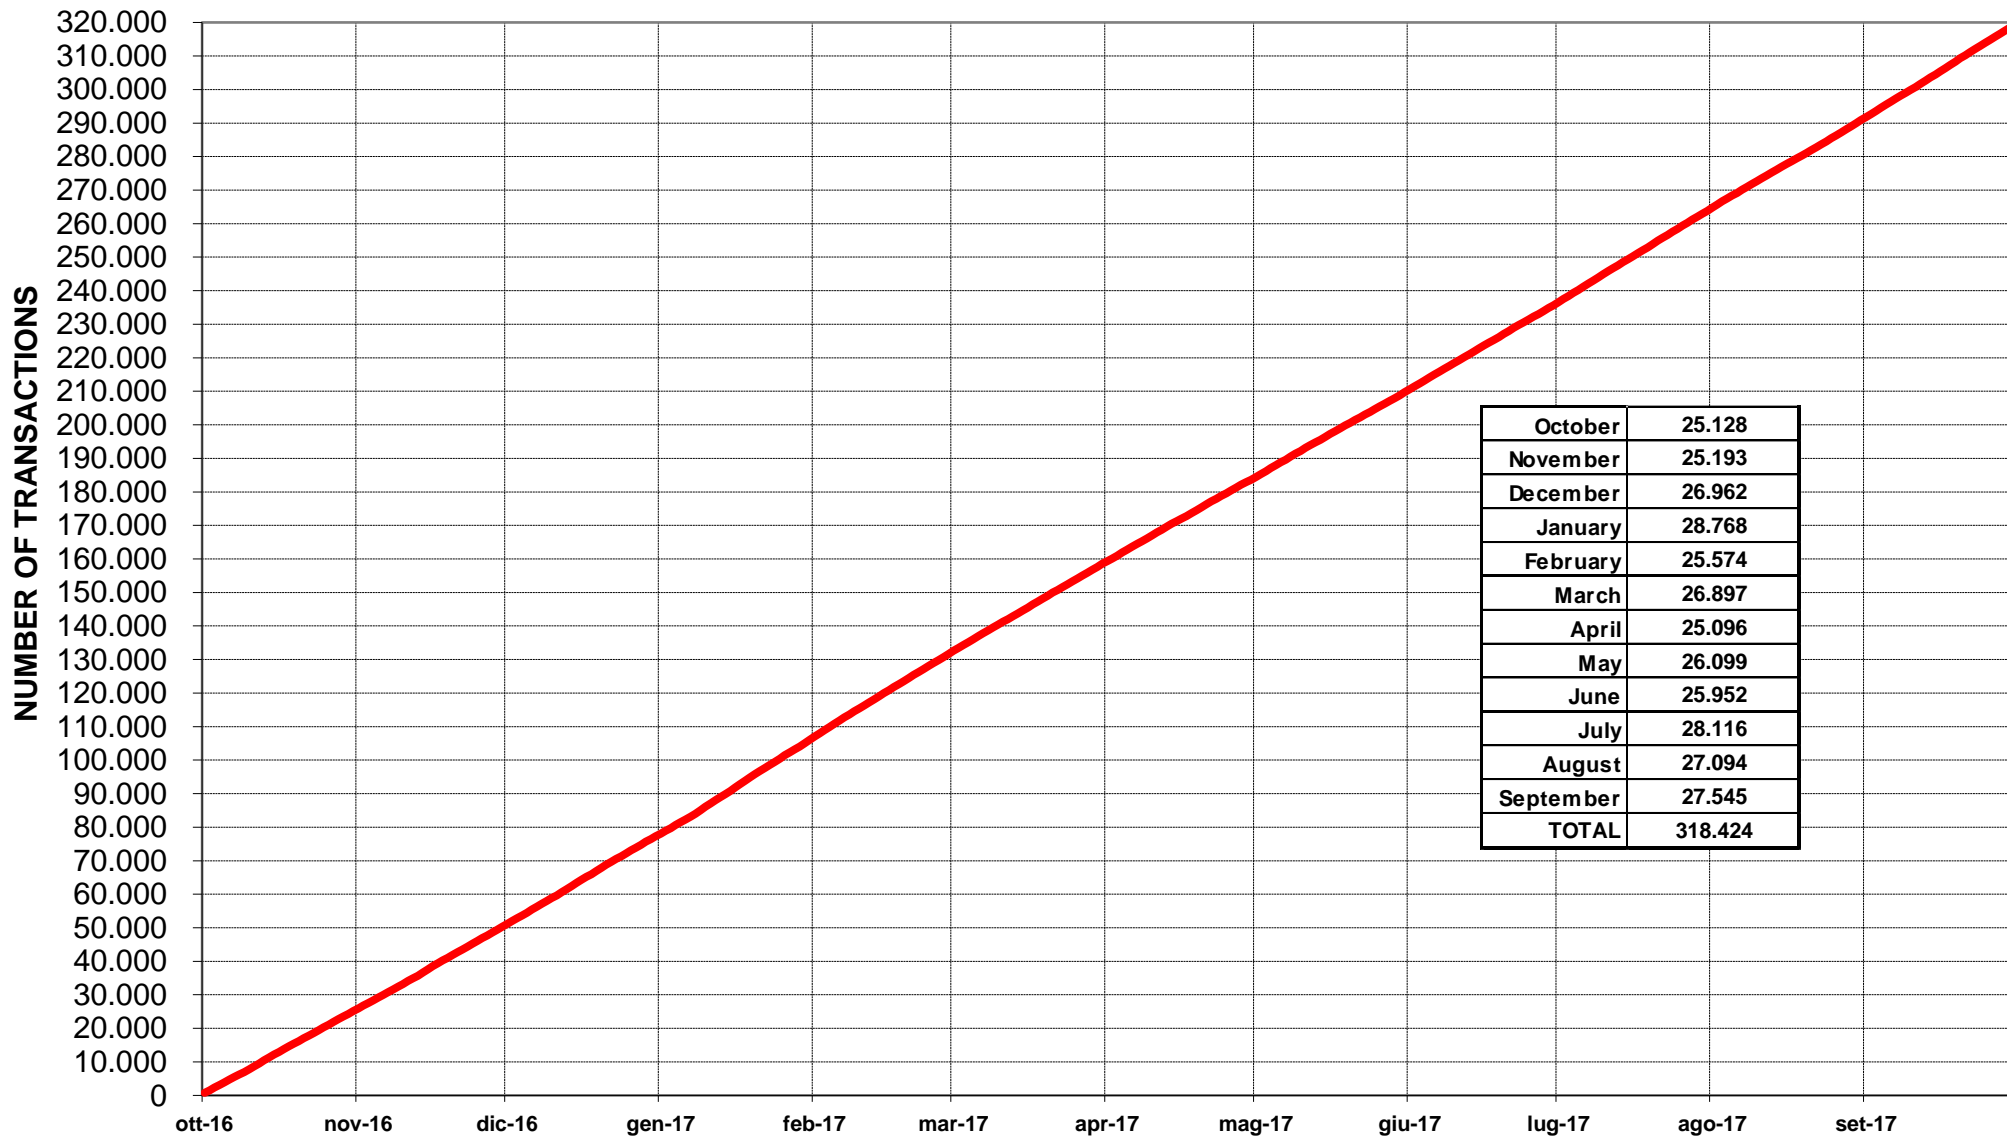

PSV'S STATISTICS

GAS TRADED (CUMULATIVE FIGURES)

* 1 Smc = 10,57275 kWh/Sm3

PSV'S STATISTICS

NUMBER OF TRANSACTIONS (CUMULATIVE FIGURES)

PSV'S STATISTICS

MONTHLY PHYSICAL AND TRADED VOLUMES

* 1 Smc = 10,57275 kWh/Sm3