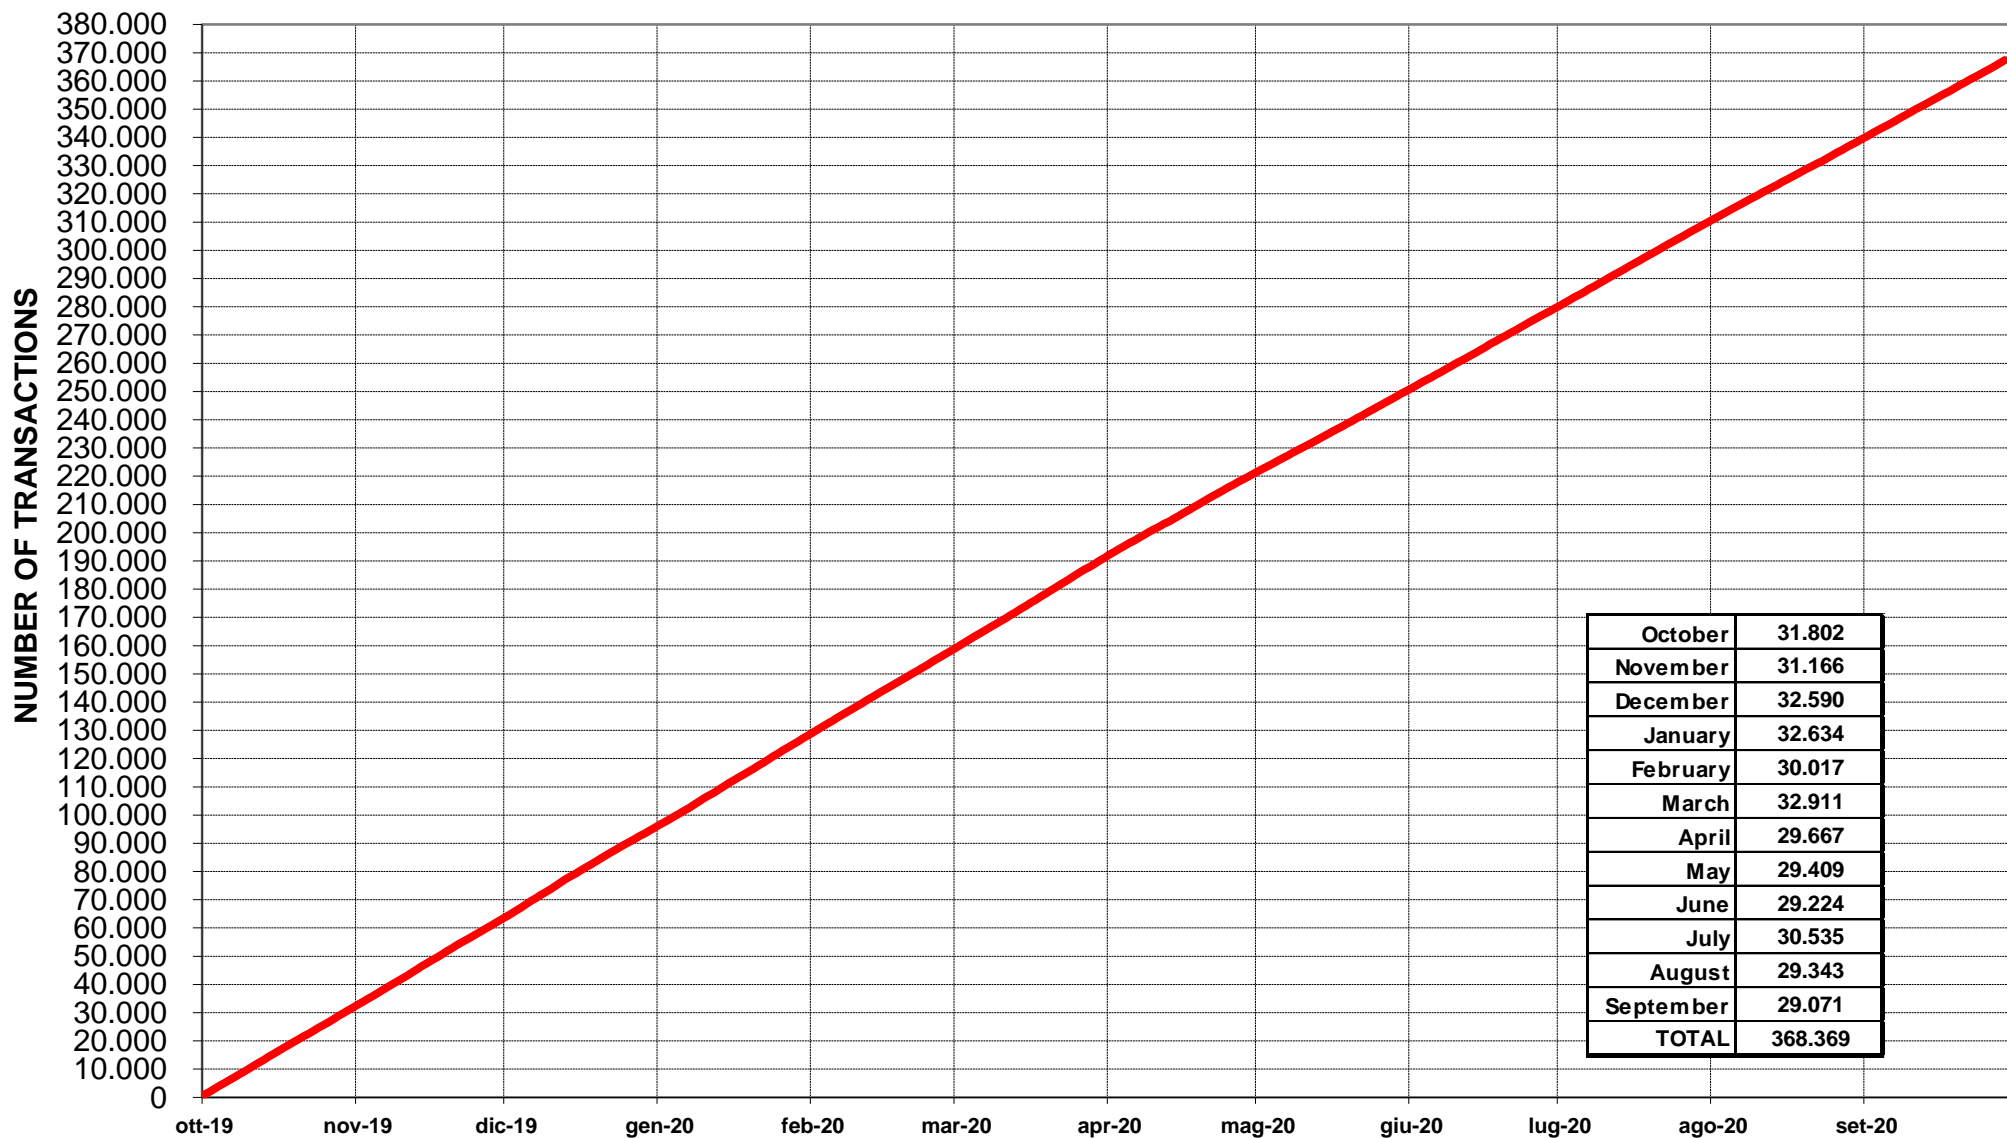

PSV'S STATISTICS

GAS TRADED (CUMULATIVE FIGURES)

* 1 Smc = 10,57275 kWh/Sm3

PSV'S STATISTICS

NUMBER OF TRANSACTIONS (CUMULATIVE FIGURES)

PSV'S STATISTICS

MONTHLY PHYSICAL AND TRADED VOLUMES

* 1 Smc = 10,57275 kWh/Sm3