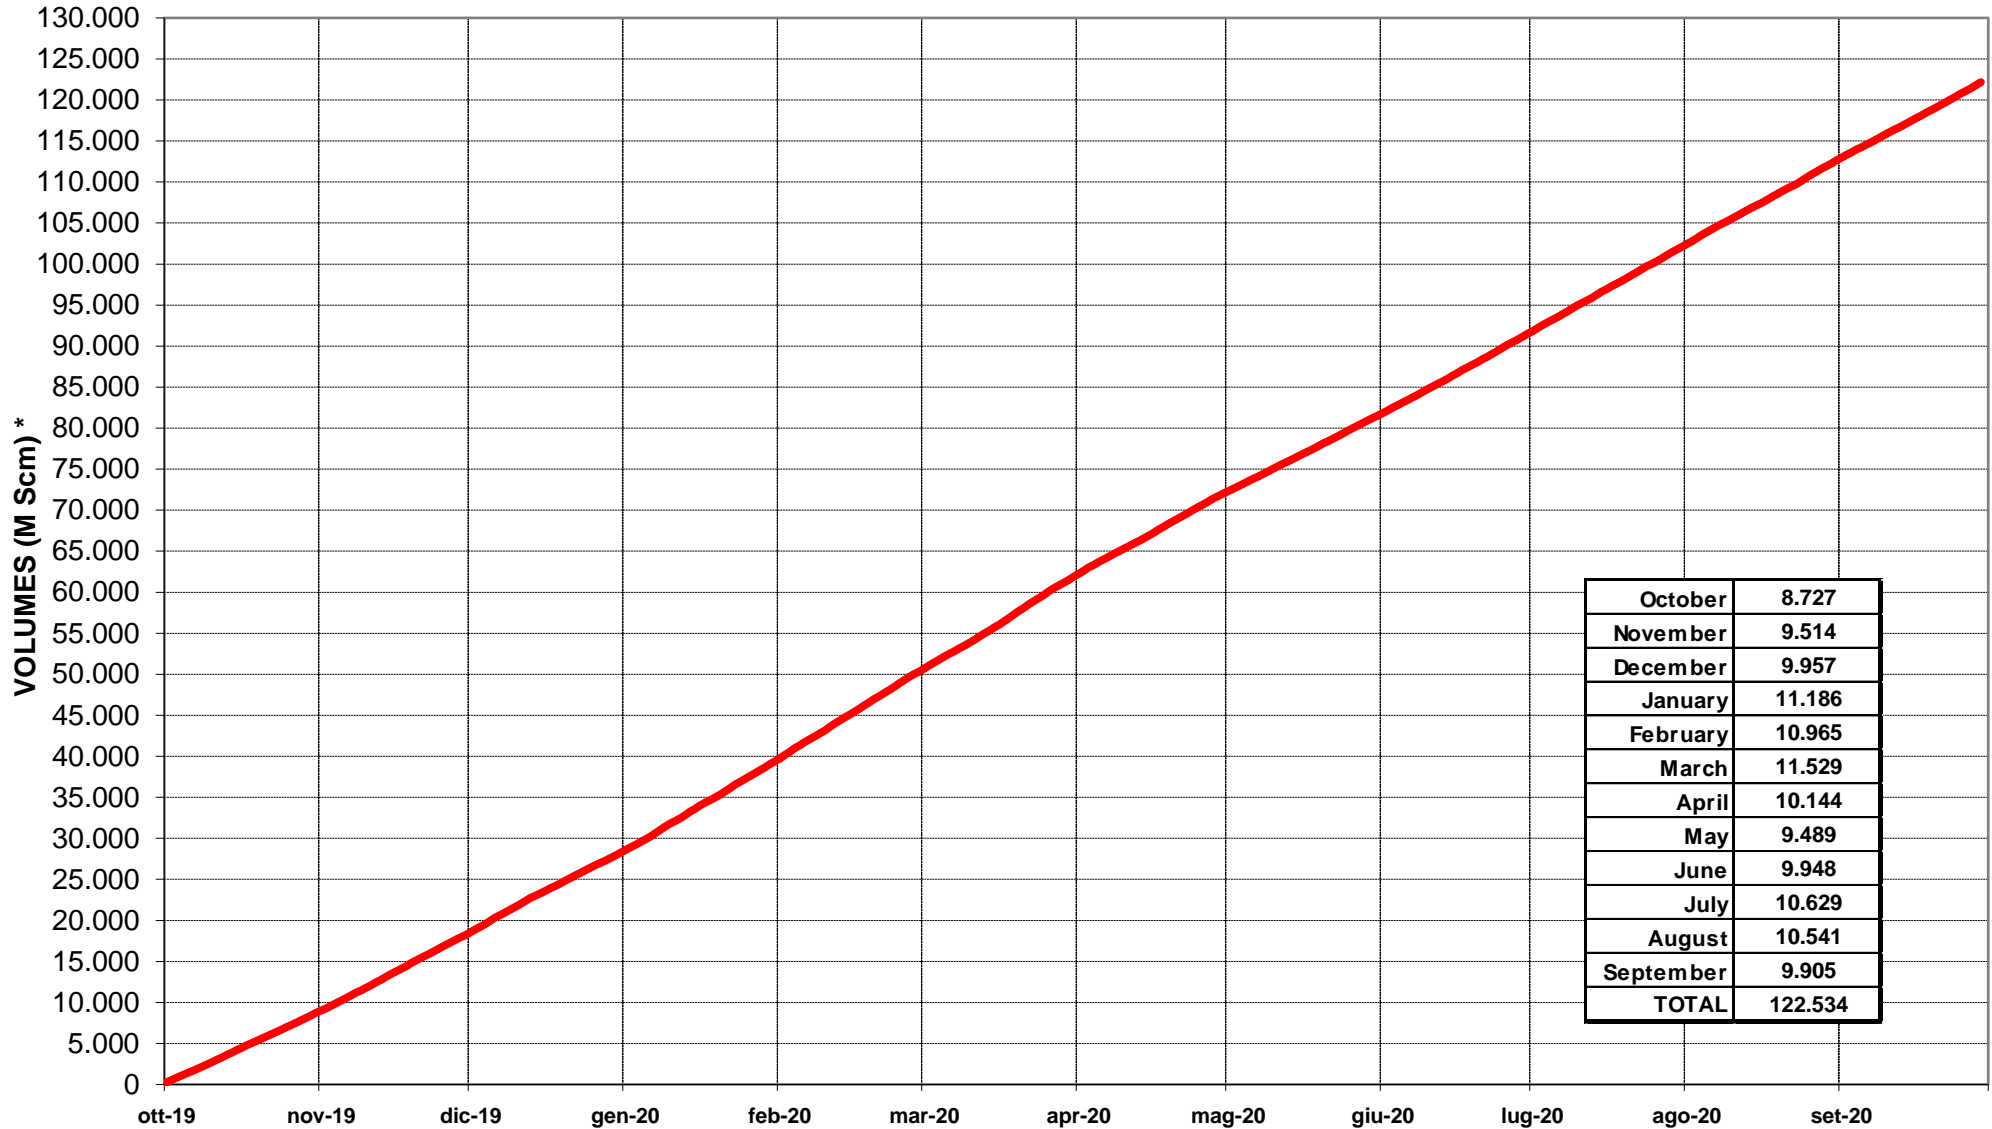

PSV'S STATISTICS

GAS TRADED (CUMULATIVE FIGURES)

* 1 Smc = 10,57275 kWh/Sm3

PSV'S STATISTICS

NUMBER OF TRANSACTIONS (CUMULATIVE FIGURES)

PSV'S STATISTICS

MONTHLY PHYSICAL AND TRADED VOLUMES

* 1 Smc = 10,57275 kWh/Sm3