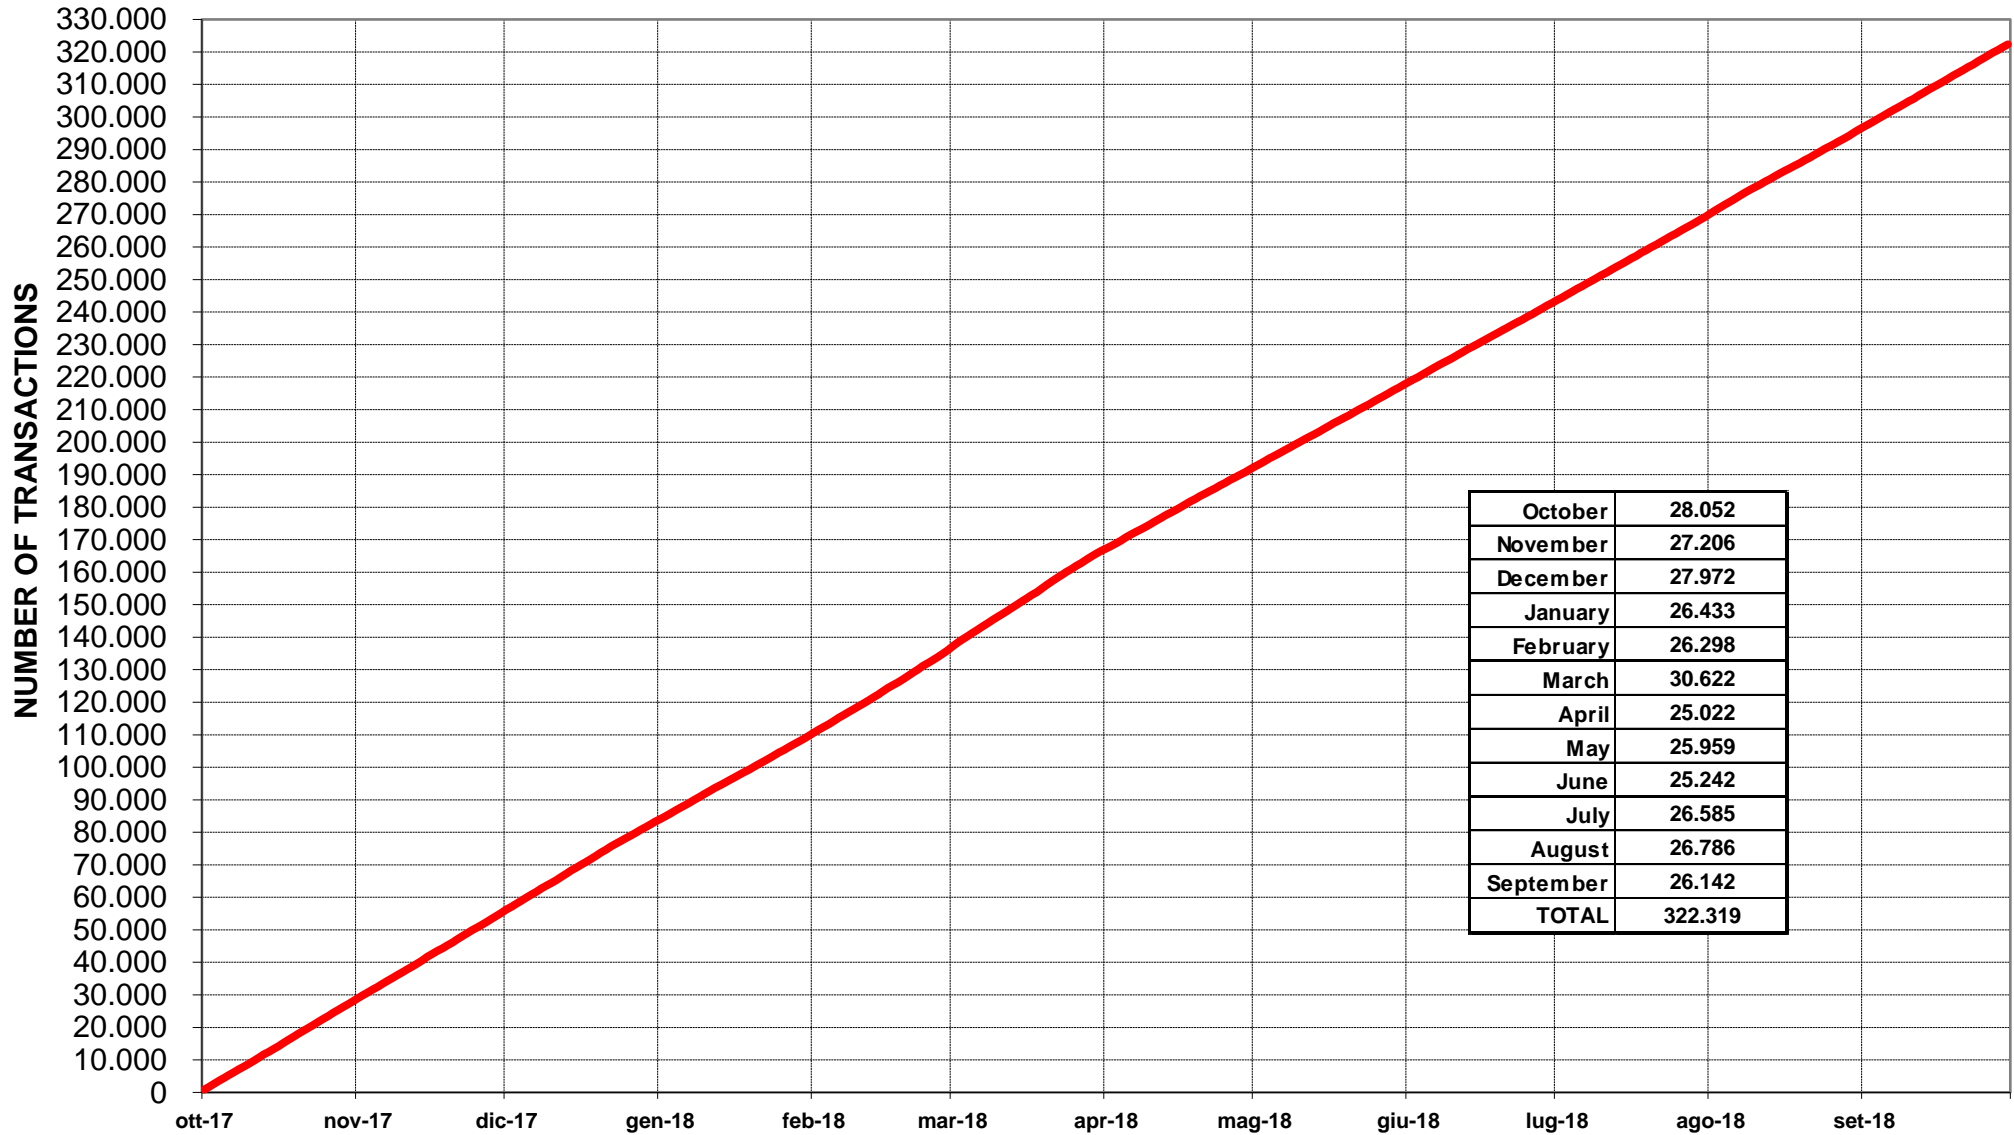

PSV'S STATISTICS

GAS TRADED (CUMULATIVE FIGURES)

* 1 Smc = 10,57275 kWh/Sm3

PSV'S STATISTICS

NUMBER OF TRANSACTIONS (CUMULATIVE FIGURES)

PSV'S STATISTICS

MONTHLY PHYSICAL AND TRADED VOLUMES

* 1 Smc = 10,57275 kWh/Sm3