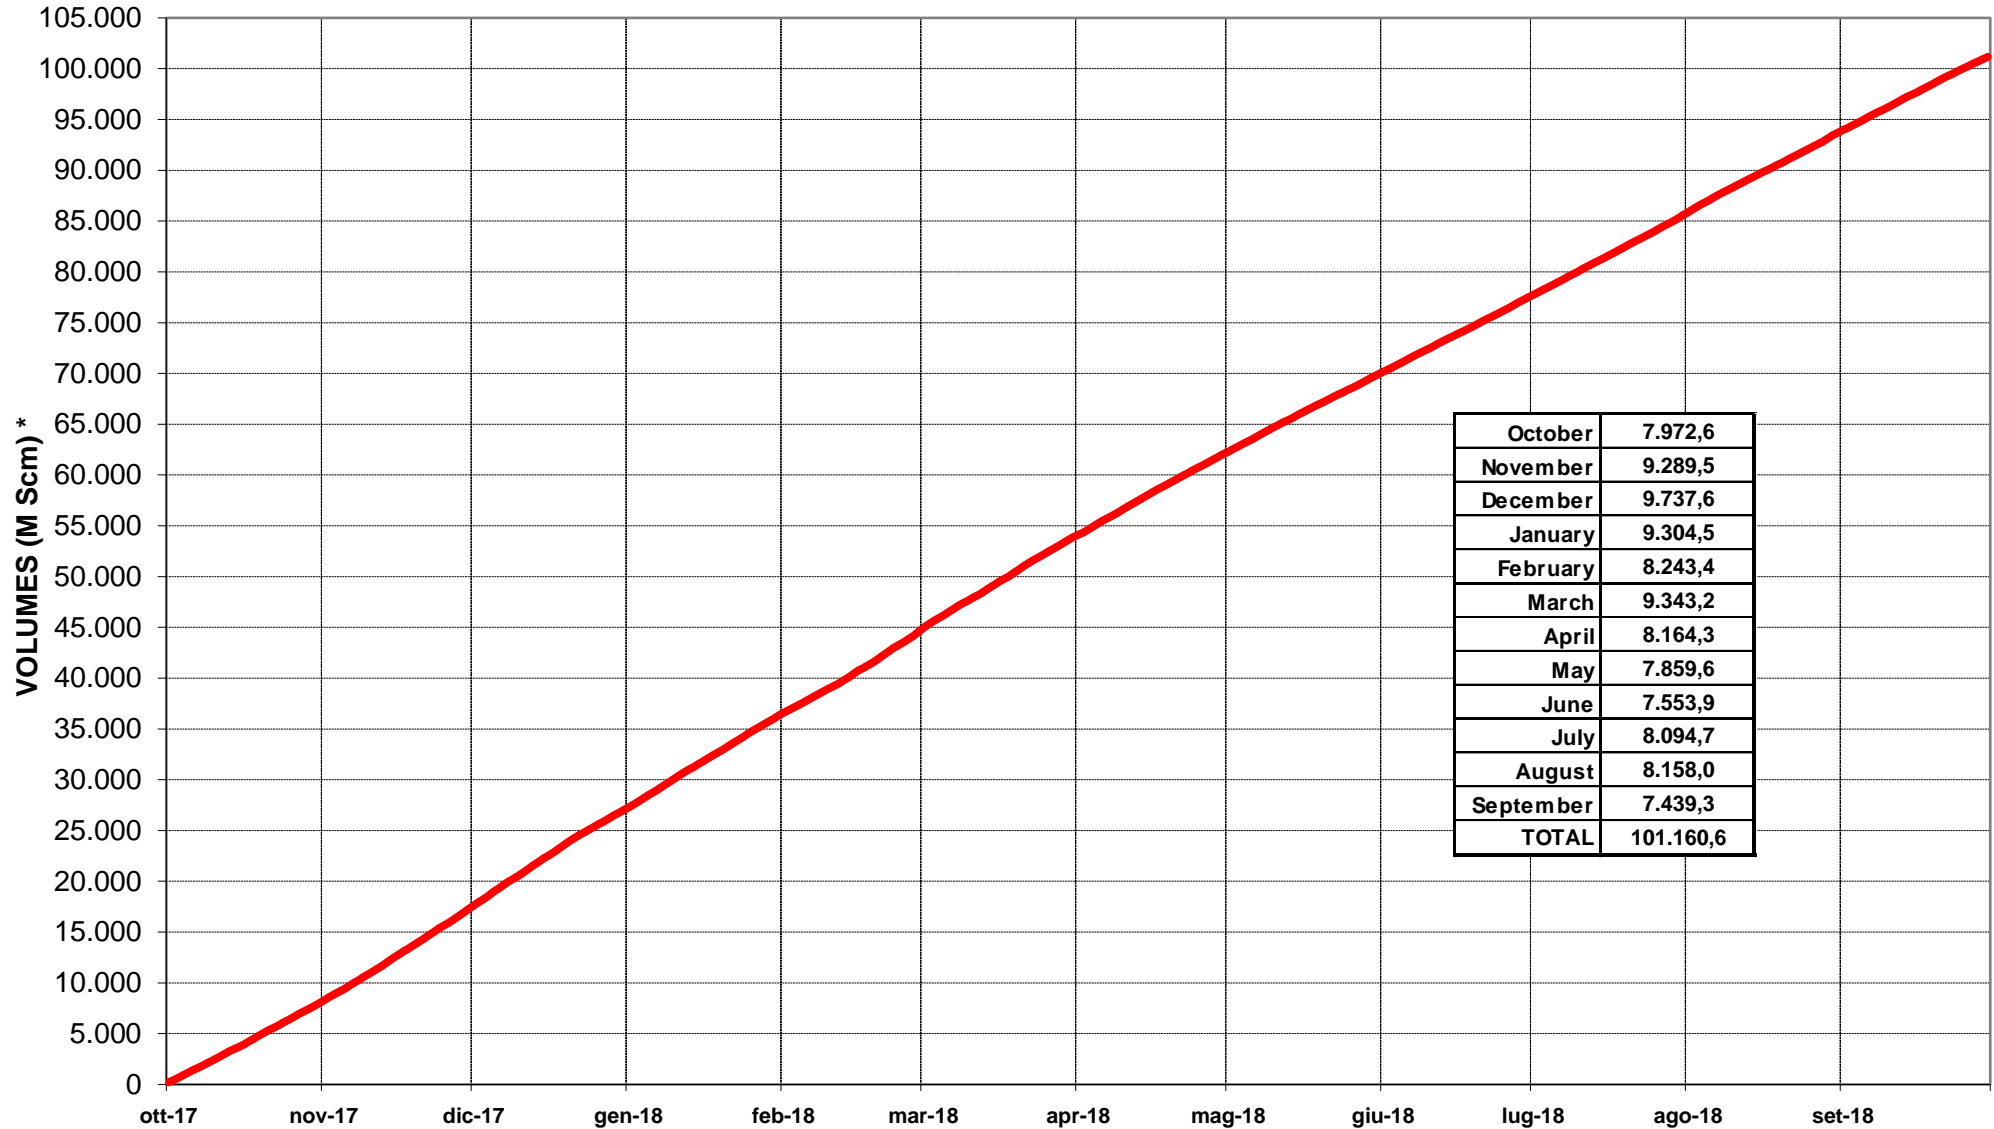

PSV'S STATISTICS

GAS TRADED (CUMULATIVE FIGURES)

* 1 Smc = 10,57275 kWh/Sm3

PSV'S STATISTICS

NUMBER OF TRANSACTIONS (CUMULATIVE FIGURES)

PSV'S STATISTICS

MONTHLY PHYSICAL AND TRADED VOLUMES

* 1 Smc = 10,57275 kWh/Sm3